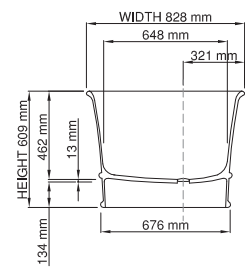

thin-edge

Size (l) x (w) x (h): 1556mm x 828mm x 609mm  
Waste to floor: 147mm  
Water capacity: 290 L  
Overflow: No overflow  
Material: DADOquartz®  
Finish: Matte / Satin

Base dimensions: 1403mm x 676mm  
Edge width: 10mm  
Waste diameter: 50mm - fits Bespoke 40mm plug  
Weight: 75kg

**Shipping information**

Packing dimensions: 1600mm x 880mm x 750mm  
Shipping mass: 125kg