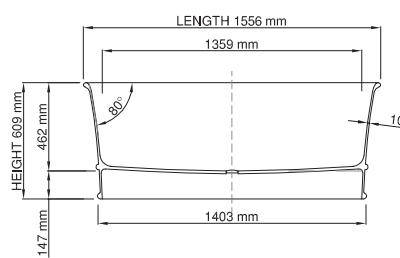

thin-edge

Size (l) x (w) x (h): 1556mm x 828mm x 609mm  
Waste to floor: 147mm  
Water capacity: 290 L  
Overflow: No overflow  
Material: DADOquartz®  
Finish: Matte / Satin

Base dimensions: 1403mm x 676mm  
Edge width: 10mm  
Waste diameter: 50mm - fits Bespoke 40mm plug  
Weight: 75kg

**Shipping information**

Packing dimensions: 1600mm x 880mm x 750mm  
Shipping mass: 125kg