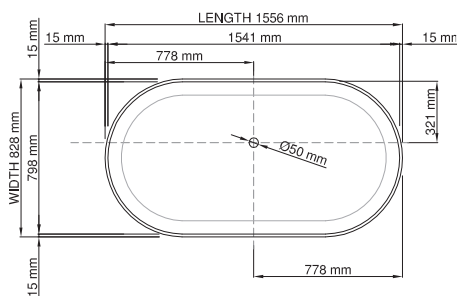

thin-edge

Size (l) x (w) x (h): 1556mm x 828mm x 609mm  
Waste to floor: 147mm  
Water capacity: 290 L  
Overflow: No overflow  
Material: DADOquartz®  
Finish: Matte / Satin

Base dimensions: 1403mm x 676mm  
Edge width: 10mm  
Waste diameter: 50mm - fits Bespoke 40mm plug  
Weight: 75kg

**Shipping information**

Packing dimensions: 1600mm x 880mm x 750mm  
Shipping mass: 125kg