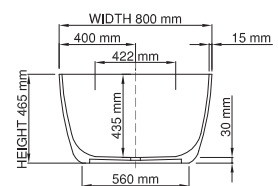

thin-edge

Size (l) x (w) x (h): 1500mm x 800mm x 465mm
 Water capacity: 265 L
 Overflow: No overflow
 Material: DADOquartz®
 Finish: Matte / Satin

Base dimensions: 1040mm x 560mm
 Edge width: 15mm
 Waste diameter: 50mm - fits Bespoke 40mm plug
 Weight: 62kg

Shipping information

Packing dimensions: 1550mm x 850mm x 630mm
 Shipping mass: 112kg