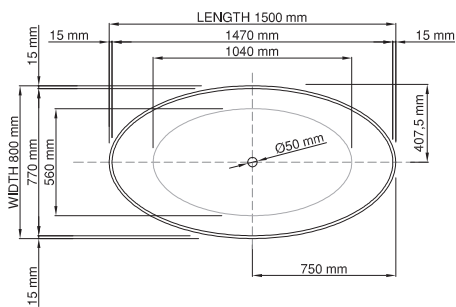

thin-edge

Size (l) x (w) x (h): 1500mm x 800mm x 465mm
 Water capacity: 265 L
 Overflow: No overflow
 Material: DADOquartz®
 Finish: Matte / Satin

Base dimensions: 1040mm x 560mm
 Edge width: 15mm
 Waste diameter: 50mm - fits Bespoke 40mm plug
 Weight: 62kg

Shipping information

Packing dimensions: 1550mm x 850mm x 630mm
 Shipping mass: 112kg