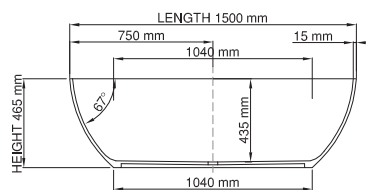

thin-edge

Size (l) x (w) x (h): 1500mm x 800mm x 465mm
 Water capacity: 265 L
 Overflow: No overflow
 Material: DADOquartz®
 Finish: Matte / Satin

Base dimensions: 1040mm x 560mm
 Edge width: 15mm
 Waste diameter: 50mm - fits Bespoke 40mm plug
 Weight: 62kg

Shipping information

Packing dimensions: 1550mm x 850mm x 630mm
 Shipping mass: 112kg