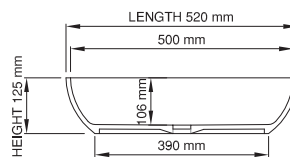

thin-edge

Size (l) x (w) x (h): 520mm x 320mm x 125mm
 Top to waste: 106mm
 Overflow: No overflow
 Material: DADOquartz®
 Finish: Matte / Satin
 Mounting: Counter-top / Under-mount

Base dimensions: 390mm x 215mm
 Edge width: 10mm
 Waste diameter: 40mm - fits Bespoke plug
 Weight: 5.4kg

Shipping information

Packing dimensions: 570mm x 470mm x 180mm
 Shipping mass: 7.4kg