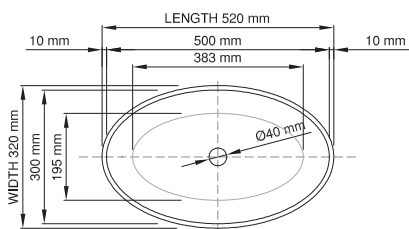

thin-edge

Size (l) x (w) x (h): 520mm x 320mm x 125mm
 Top to waste: 106mm
 Overflow: No overflow
 Material: DADOquartz®
 Finish: Matte / Satin
 Mounting: Counter-top / Under-mount

Base dimensions: 390mm x 215mm
 Edge width: 10mm
 Waste diameter: 40mm - fits Bespoke plug
 Weight: 5.4kg

Shipping information

Packing dimensions: 570mm x 470mm x 180mm
 Shipping mass: 7.4kg