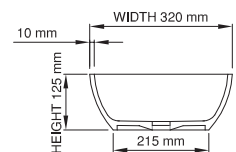

thin-edge

Size (l) x (w) x (h): 520mm x 320mm x 125mm
 Top to waste: 106mm
 Overflow: No overflow
 Material: DADOquartz®
 Finish: Matte / Satin
 Mounting: Counter-top / Under-mount

Base dimensions: 390mm x 215mm
 Edge width: 10mm
 Waste diameter: 40mm - fits Bespoke plug
 Weight: 5.4kg

Shipping information

Packing dimensions: 570mm x 470mm x 180mm
 Shipping mass: 7.4kg