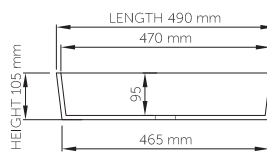

wide-edge

Size (l) x (w) x (h): 490mm x 220mm x 105mm
 Top to waste: 95mm
 Overflow: No overflow
 Material: DADOquartz®
 Finish: Matte / Satin
 Mounting: Counter-top / Under-mount

Base dimensions: 465mm x 190mm
 Edge width: 10mm
 Waste diameter: 40mm - fits Bespoke plug
 Weight: 5kg

Shipping information

Packing dimensions: 590mm x 590mm x 200mm
 Shipping mass: 7kg