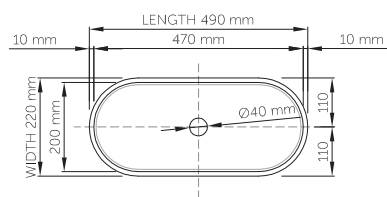

wide-edge

Size (l) x (w) x (h): 490mm x 220mm x 105mm
 Top to waste: 95mm
 Overflow: No overflow
 Material: DADOquartz®
 Finish: Matte / Satin
 Mounting: Counter-top / Under-mount

Base dimensions: 465mm x 190mm
 Edge width: 10mm
 Waste diameter: 40mm - fits Bespoke plug
 Weight: 5kg

Shipping information

Packing dimensions: 590mm x 590mm x 200mm
 Shipping mass: 7kg