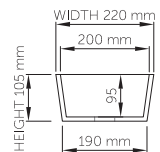

wide-edge

Size (l) x (w) x (h): 490mm x 220mm x 105mm
 Top to waste: 95mm
 Overflow: No overflow
 Material: DADOquartz®
 Finish: Matte / Satin
 Mounting: Counter-top / Under-mount

Base dimensions: 465mm x 190mm
 Edge width: 10mm
 Waste diameter: 40mm - fits Bespoke plug
 Weight: 5kg

Shipping information

Packing dimensions: 590mm x 590mm x 200mm
 Shipping mass: 7kg