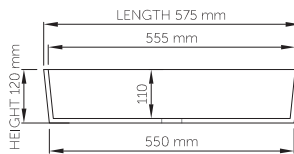

wide-edge

Size (l) x (w) x (h): 575mm x 245mm x 120mm
 Top to waste: 110mm
 Overflow: No overflow
 Material: DADOquartz®
 Finish: Matte / Satin
 Mounting: Counter-top / Under-mount

Base dimensions: 550mm x 215mm
 Edge width: 10mm
 Waste diameter: 40mm - fits Bespoke plug
 Weight: 10kg

Shipping information

Packing dimensions: 590mm x 590mm x 200mm
 Shipping mass: 12kg