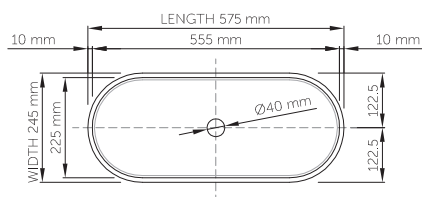

wide-edge

Size (l) x (w) x (h): 575mm x 245mm x 120mm
 Top to waste: 110mm
 Overflow: No overflow
 Material: DADOquartz®
 Finish: Matte / Satin
 Mounting: Counter-top / Under-mount

Base dimensions: 550mm x 215mm
 Edge width: 10mm
 Waste diameter: 40mm - fits Bespoke plug
 Weight: 10kg

Shipping information

Packing dimensions: 590mm x 590mm x 200mm
 Shipping mass: 12kg