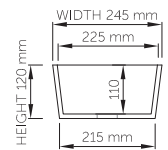

wide-edge

Size (l) x (w) x (h): 575mm x 245mm x 120mm
 Top to waste: 110mm
 Overflow: No overflow
 Material: DADOquartz®
 Finish: Matte / Satin
 Mounting: Counter-top / Under-mount

Base dimensions: 550mm x 215mm
 Edge width: 10mm
 Waste diameter: 40mm - fits Bespoke plug
 Weight: 10kg

Shipping information

Packing dimensions: 590mm x 590mm x 200mm
 Shipping mass: 12kg