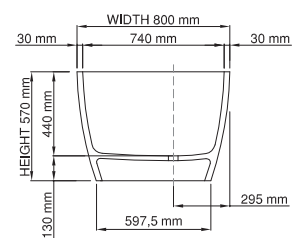

thin-edge

Size (l) x (w) x (h): 1550mm x 800mm x 570mm  
 Waste to floor: 130mm  
 Water capacity: 257 L  
 Overflow: No overflow  
 Material: DADOquartz®  
 Finish: Matte / Satin

Base dimensions: 875mm x 597.5mm  
 Edge width: 30mm  
 Waste diameter: 50mm - fits Bespoke 40mm plug  
 Weight: 80kg

#### Shipping information

Packing dimensions: 1590mm x 855mm x 810mm  
 Shipping mass: 130kg