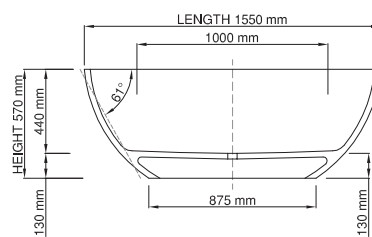

thin-edge

Size (l) x (w) x (h): 1550mm x 800mm x 570mm  
 Waste to floor: 130mm  
 Water capacity: 257 L  
 Overflow: No overflow  
 Material: DADOquartz®  
 Finish: Matte / Satin

Base dimensions: 875mm x 597.5mm  
 Edge width: 30mm  
 Waste diameter: 50mm - fits Bespoke 40mm plug  
 Weight: 80kg

#### Shipping information

Packing dimensions: 1590mm x 855mm x 810mm  
 Shipping mass: 130kg