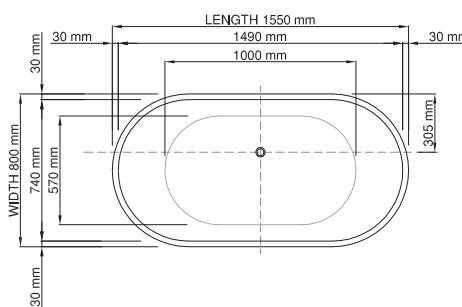

thin-edge

Size (l) x (w) x (h): 1550mm x 800mm x 570mm  
 Waste to floor: 130mm  
 Water capacity: 257 L  
 Overflow: No overflow  
 Material: DADOquartz®  
 Finish: Matte / Satin

Base dimensions: 875mm x 597.5mm  
 Edge width: 30mm  
 Waste diameter: 50mm - fits Bespoke 40mm plug  
 Weight: 80kg

#### Shipping information

Packing dimensions: 1590mm x 855mm x 810mm  
 Shipping mass: 130kg