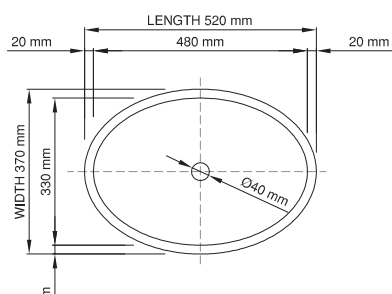

wide-edge

Size (l) x (w) x (h): 520mm x 370mm x 110mm
 Top to waste: 100mm
 Overflow: No overflow
 Material: DADOquartz®
 Finish: Matte / Satin
 Mounting: Counter-top / Under-mount

Base dimensions: 230mm x 200mm
 Edge width: 20mm
 Waste diameter: 40mm - fits Bespoke plug
 Weight: 5kg

Shipping information

Packing dimensions: 600mm x 430mm x 175mm
 Shipping mass: 7kg