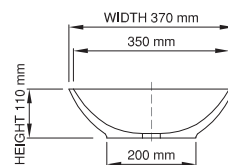

wide-edge

Size (l) x (w) x (h): 520mm x 370mm x 110mm
 Top to waste: 100mm
 Overflow: No overflow
 Material: DADOquartz®
 Finish: Matte / Satin
 Mounting: Counter-top / Under-mount

Base dimensions: 230mm x 200mm
 Edge width: 20mm
 Waste diameter: 40mm - fits Bespoke plug
 Weight: 5kg

Shipping information

Packing dimensions: 600mm x 430mm x 175mm
 Shipping mass: 7kg