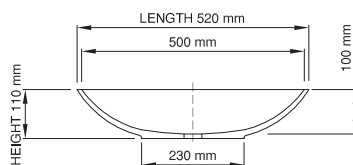

wide-edge

Size (l) x (w) x (h): 520mm x 370mm x 110mm
 Top to waste: 100mm
 Overflow: No overflow
 Material: DADOquartz®
 Finish: Matte / Satin
 Mounting: Counter-top / Under-mount

Base dimensions: 230mm x 200mm
 Edge width: 20mm
 Waste diameter: 40mm - fits Bespoke plug
 Weight: 5kg

Shipping information

Packing dimensions: 600mm x 430mm x 175mm
 Shipping mass: 7kg