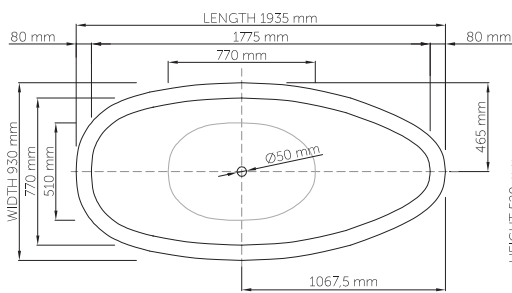

wide-edge

Size (l) x (w) x (h): 1935mm x 930mm x 520mm
 Waste to floor: 130mm
 Water capacity: 225 L
 Overflow: No overflow
 Material: DADOquartz®
 Finish: Matte / Satin

Base dimensions: 890mm x 500mm
 Edge width: 80mm
 Waste diameter: 50mm - fits Bespoke 40mm plug
 Weight: 100kg

Shipping information

Packing dimensions: 2040mm x 1000mm x 660mm
 Shipping mass: 150kg