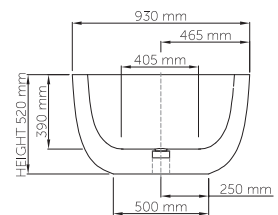

wide-edge

Size (l) x (w) x (h): 1935mm x 930mm x 520mm
 Waste to floor: 130mm
 Water capacity: 225 L
 Overflow: No overflow
 Material: DADOquartz®
 Finish: Matte / Satin

Base dimensions: 890mm x 500mm
 Edge width: 80mm
 Waste diameter: 50mm - fits Bespoke 40mm plug
 Weight: 100kg

Shipping information

Packing dimensions: 2040mm x 1000mm x 660mm
 Shipping mass: 150kg