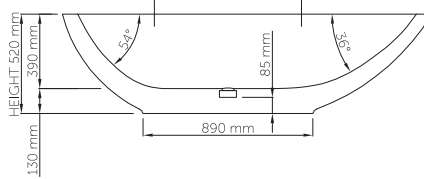

wide-edge

Size (l) x (w) x (h): 1935mm x 930mm x 520mm
 Waste to floor: 130mm
 Water capacity: 225 L
 Overflow: No overflow
 Material: DADOquartz®
 Finish: Matte / Satin

Base dimensions: 890mm x 500mm
 Edge width: 80mm
 Waste diameter: 50mm - fits Bespoke 40mm plug
 Weight: 100kg

Shipping information

Packing dimensions: 2040mm x 1000mm x 660mm
 Shipping mass: 150kg