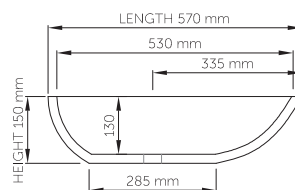

wide-edge

Price: 570mm x 380mm x 150mm
 Size (l) x (w) x (h): 130mm
 Top to waste: No overflow
 Overflow: DADOquartz®
 Material: Matte / Satin
 Finish: Counter-top / Under-mount
 Mounting:

Base dimensions: 285mm x 160mm
 Edge width: 20mm
 Waste diameter: 40mm - fits Bespoke plug
 Weight: 15kg

Shipping information

Packing dimensions: 620mm x 440mm x 210mm
 Shipping mass: 17kg