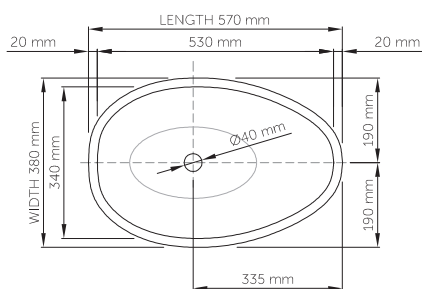

wide-edge

Price: 570mm x 380mm x 150mm
 Size (l) x (w) x (h): 130mm
 Top to waste: No overflow
 Overflow: DADOquartz®
 Material: Matte / Satin
 Finish: Counter-top / Under-mount
 Mounting:

Base dimensions: 285mm x 160mm
 Edge width: 20mm
 Waste diameter: 40mm - fits Bespoke plug
 Weight: 15kg

Shipping information

Packing dimensions: 620mm x 440mm x 210mm
 Shipping mass: 17kg