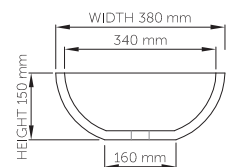

wide-edge

Price: 570mm x 380mm x 150mm
 Size (l) x (w) x (h): 130mm
 Top to waste: No overflow
 Overflow: DADOquartz®
 Material: Matte / Satin
 Finish: Counter-top / Under-mount
 Mounting:

Base dimensions: 285mm x 160mm
 Edge width: 20mm
 Waste diameter: 40mm - fits Bespoke plug
 Weight: 15kg

Shipping information

Packing dimensions: 620mm x 440mm x 210mm
 Shipping mass: 17kg