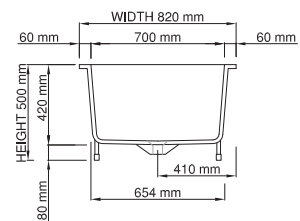

drop-in

Size (l) x (w) x (h): 1530mm x 820mm x 500mm
 Waste to floor: 30mm
 Water capacity: 258 L
 Overflow: No overflow
 Material: DADOquartz®
 Finish: Matte / Satin

Base dimensions: 930mm x 654mm
 Edge width: 10mm - 20mm
 Waste diameter: 50mm - fits Bespoke 40mm plug
 Weight: 33kg
 Tap holes: No tap hole

Shipping information

Packing dimensions: 1790mm x 850mm x 670mm
 Shipping mass: 83kg

For installation instructions refer to www.dadoquartzbathware.com