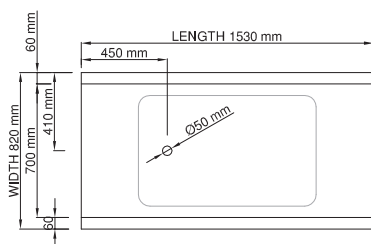

drop-in

Size (l) x (w) x (h): 1530mm x 820mm x 500mm
 Waste to floor: 30mm
 Water capacity: 258 L
 Overflow: No overflow
 Material: DADOquartz®
 Finish: Matte / Satin

Base dimensions: 930mm x 654mm
 Edge width: 10mm - 20mm
 Waste diameter: 50mm - fits Bespoke 40mm plug
 Weight: 33kg
 Tap holes: No tap hole

Shipping information

Packing dimensions: 1790mm x 850mm x 670mm
 Shipping mass: 83kg

For installation instructions refer to www.dadoquartzbathware.com