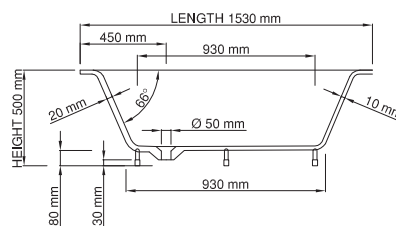

drop-in

Size (l) x (w) x (h): 1530mm x 820mm x 500mm
 Waste to floor: 30mm
 Water capacity: 258 L
 Overflow: No overflow
 Material: DADOquartz®
 Finish: Matte / Satin

Base dimensions: 930mm x 654mm
 Edge width: 10mm - 20mm
 Waste diameter: 50mm - fits Bespoke 40mm plug
 Weight: 33kg
 Tap holes: No tap hole

Shipping information

Packing dimensions: 1790mm x 850mm x 670mm
 Shipping mass: 83kg

For installation instructions refer to www.dadoquartzbathware.com