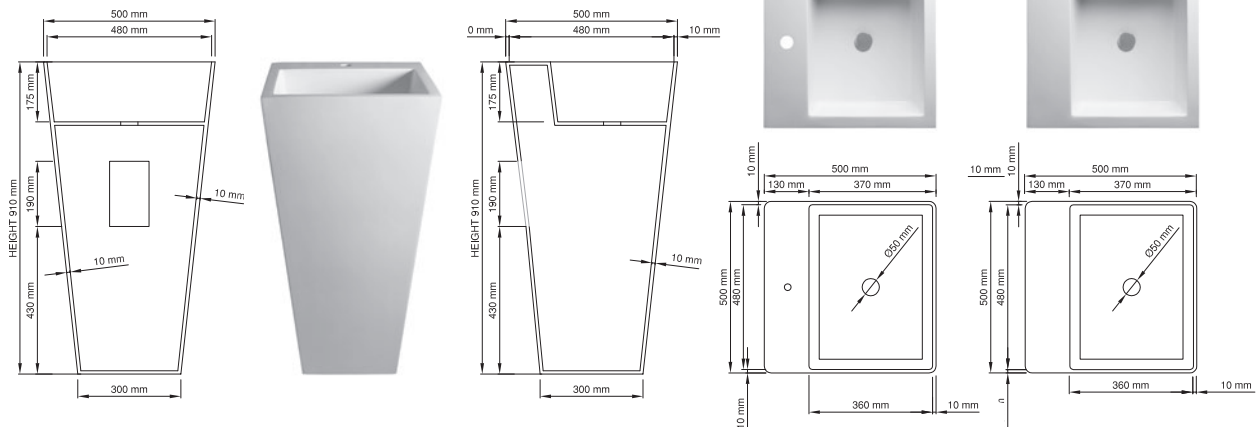

DADOquartz®

edith
basin

pedestal

Lifetime Warranty
*The world's most luxurious
bathtub material since 1998*

www.voguespas.com.au

Vogue Spas & Bathrooms

820 basin

Size (l) x (w) x (h): 500mm x 500mm x 820mm
 Top to waste: 175mm
 Overflow: No overflow - NTH / WTH
 Material: DADOquartz®
 Finish: Matte / Satin

Base dimensions: 300mm
 Edge width: 10mm
 Waste diameter: 45mm - fits Bespoke plug
 Weight: 34.4kg
Shipping information:
 Packing dimensions: 580mm x 580mm x 940mm
 Shipping mass: 44.4kg

910 basin

Size (l) x (w) x (h): 500mm x 500mm x 910mm
 Top to waste: 175mm
 Overflow: No overflow - NTH / WTH
 Material: DADOquartz®
 Finish: Matte / Satin

Base dimensions: 300mm
 Edge width: 10mm
 Waste diameter: 45mm - fits Bespoke plug
 Weight: 40kg
Shipping information:
 Packing dimensions: 580mm x 580mm x 940mm
 Shipping mass: 50kg