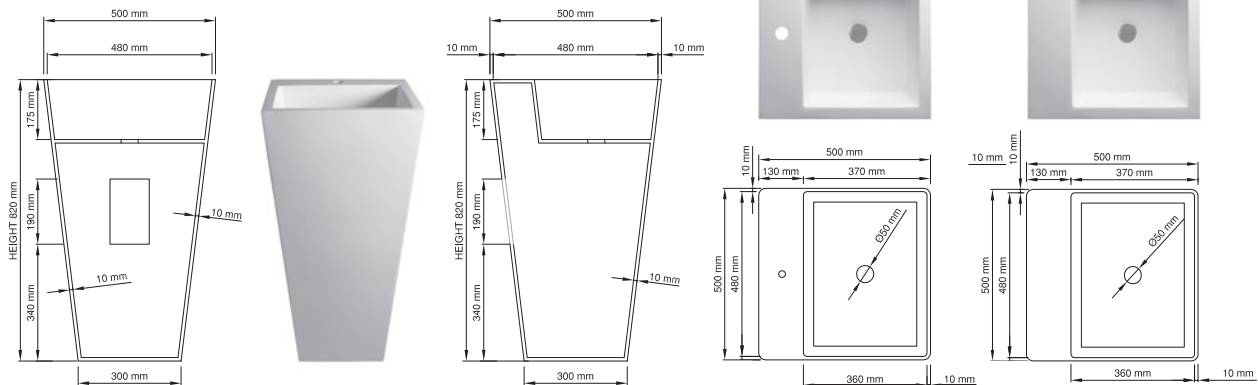

DADOquartz®

edith
basin

pedestal

Lifetime Warranty
*The world's most luxurious
bathtub material since 1998*

www.voguespas.com.au

Vogue Spas & Bathrooms

820 basin

Size (l) x (w) x (h): 500mm x 500mm x 820mm
 Top to waste: 175mm
 Overflow: No overflow - NTH / WTH
 Material: DADOquartz®
 Finish: Matte / Satin

Base dimensions: 300mm
 Edge width: 10mm
 Waste diameter: 45mm - fits Bespoke plug
 Weight: 34.4kg
Shipping information:
 Packing dimensions: 580mm x 580mm x 940mm
 Shipping mass: 44.4kg

910 basin

Size (l) x (w) x (h): 500mm x 500mm x 910mm
 Top to waste: 175mm
 Overflow: No overflow - NTH / WTH
 Material: DADOquartz®
 Finish: Matte / Satin

Base dimensions: 300mm
 Edge width: 10mm
 Waste diameter: 45mm - fits Bespoke plug
 Weight: 40kg
Shipping information:
 Packing dimensions: 580mm x 580mm x 940mm
 Shipping mass: 50kg