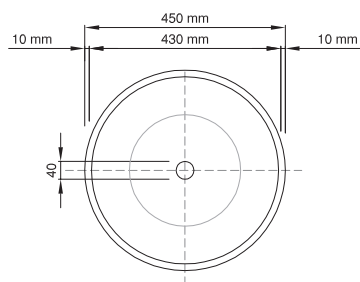

thin-edge

Size (l) x (w) x (h): 450mm x 450mm x 120mm
 Top to waste: 105mm
 Overflow: No overflow
 Material: DADOquartz®
 Finish: Matte / Satin
 Mounting: Counter-top / Under-mount

Base dimensions: 260mm
 Edge width: 10mm
 Waste diameter: 40mm - fits Bespoke plug
 Weight: 5kg

Shipping information

Packing dimensions: 470mm x 470mm x 180mm
 Shipping mass: 7kg