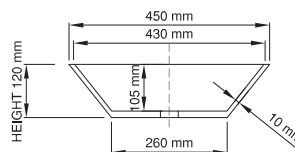

thin-edge

Size (l) x (w) x (h): 450mm x 450mm x 120mm
 Top to waste: 105mm
 Overflow: No overflow
 Material: DADOquartz®
 Finish: Matte / Satin
 Mounting: Counter-top / Under-mount

Base dimensions: 260mm
 Edge width: 10mm
 Waste diameter: 40mm - fits Bespoke plug
 Weight: 5kg

Shipping information

Packing dimensions: 470mm x 470mm x 180mm
 Shipping mass: 7kg