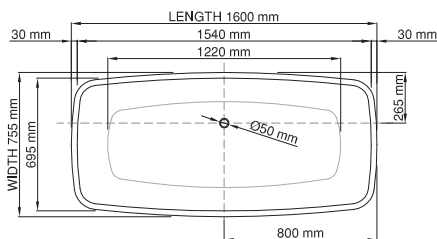

thin-edge

Size (l) x (w) x (h): 1600mm x 755mm x 518mm  
 Waste to floor: 134mm  
 Water capacity: 230 L  
 Overflow: No overflow  
 Material: DADOquartz®  
 Finish: Matte / Satin

Base dimensions: 1220mm x 520mm  
 Edge width: 30mm  
 Waste diameter: 50mm - fits Bespoke 40mm plug  
 Weight: 120kg

#### Shipping information

Packing dimensions: 1680mm x 800mm x 660mm  
 Shipping mass: 170kg