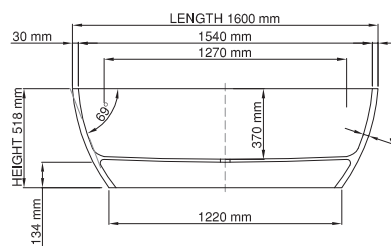

thin-edge

Size (l) x (w) x (h): 1600mm x 755mm x 518mm  
 Waste to floor: 134mm  
 Water capacity: 230 L  
 Overflow: No overflow  
 Material: DADOquartz®  
 Finish: Matte / Satin

Base dimensions: 1220mm x 520mm  
 Edge width: 30mm  
 Waste diameter: 50mm - fits Bespoke 40mm plug  
 Weight: 120kg

#### Shipping information

Packing dimensions: 1680mm x 800mm x 660mm  
 Shipping mass: 170kg