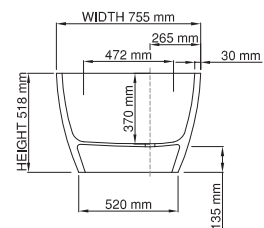

thin-edge

Size (l) x (w) x (h): 1600mm x 755mm x 518mm  
 Waste to floor: 134mm  
 Water capacity: 230 L  
 Overflow: No overflow  
 Material: DADOquartz®  
 Finish: Matte / Satin

Base dimensions: 1220mm x 520mm  
 Edge width: 30mm  
 Waste diameter: 50mm - fits Bespoke 40mm plug  
 Weight: 120kg

#### Shipping information

Packing dimensions: 1680mm x 800mm x 660mm  
 Shipping mass: 170kg