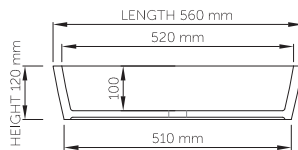

DADOquartz®

deonne / acanthus basin

thin-edge

Size (l) x (w) x (h): 560mm x 365mm x 120mm
Top to waste: 100mm
Overflow: No overflow
Material: DADOquartz®
Finish: Matte / Satin
Mounting: Counter-top / Under-mount

Base dimensions: 510mm x 250mm
Edge width: 20mm
Waste diameter: 40mm - fits Bespoke plug
Weight: 10kg

Shipping information

Packing dimensions: 580mm x 430mm x 170mm
Shipping mass: 12kg