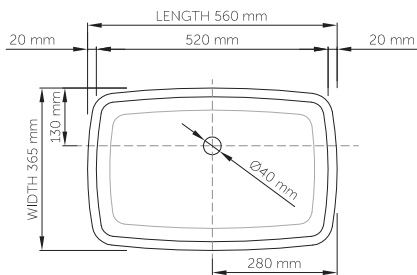

DADOquartz®

deonne / acanthus basin

thin-edge

Size (l) x (w) x (h): 560mm x 365mm x 120mm
Top to waste: 100mm
Overflow: No overflow
Material: DADOquartz®
Finish: Matte / Satin
Mounting: Counter-top / Under-mount

Base dimensions: 510mm x 250mm
Edge width: 20mm
Waste diameter: 40mm - fits Bespoke plug
Weight: 10kg

Shipping information

Packing dimensions: 580mm x 430mm x 170mm
Shipping mass: 12kg