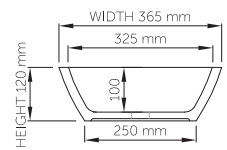

DADOquartz®

deonne / acanthus basin

thin-edge

Size (l) x (w) x (h): 560mm x 365mm x 120mm
Top to waste: 100mm
Overflow: No overflow
Material: DADOquartz®
Finish: Matte / Satin
Mounting: Counter-top / Under-mount

Base dimensions: 510mm x 250mm
Edge width: 20mm
Waste diameter: 40mm - fits Bespoke plug
Weight: 10kg

Shipping information

Packing dimensions: 580mm x 430mm x 170mm
Shipping mass: 12kg