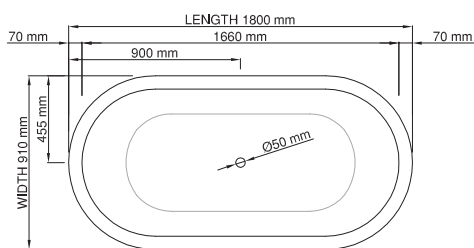

drop-in

Size (l) x (w) x (h): 1800mm x 910mm x 555mm
 Waste to floor: 40mm
 Water capacity: 293 L
 Overflow: No overflow
 Material: DADOquartz®
 Finish: Matte / Satin

Base dimensions: 1147mm x 597mm
 Edge width: 15mm - 30mm
 Waste diameter: 50mm - fits Bespoke 40mm plug
 Weight: 53kg
 Tap holes: No tap hole

Shipping information

Packing dimensions: 1820mm x 1190mm x 730mm
 Shipping mass: 103kg

For installation instructions refer to www.dadoquartzbathware.com