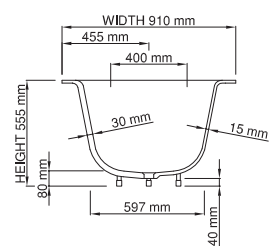

drop-in

Size (l) x (w) x (h): 1800mm x 910mm x 555mm
 Waste to floor: 40mm
 Water capacity: 293 L
 Overflow: No overflow
 Material: DADOquartz®
 Finish: Matte / Satin

Base dimensions: 1147mm x 597mm
 Edge width: 15mm - 30mm
 Waste diameter: 50mm - fits Bespoke 40mm plug
 Weight: 53kg
 Tap holes: No tap hole

Shipping information

Packing dimensions: 1820mm x 1190mm x 730mm
 Shipping mass: 103kg

For installation instructions refer to www.dadoquartzbathware.com