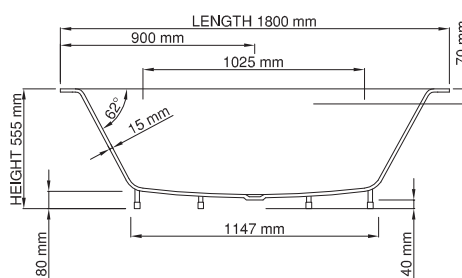

drop-in

Size (l) x (w) x (h): 1800mm x 910mm x 555mm
 Waste to floor: 40mm
 Water capacity: 293 L
 Overflow: No overflow
 Material: DADOquartz®
 Finish: Matte / Satin

Base dimensions: 1147mm x 597mm
 Edge width: 15mm - 30mm
 Waste diameter: 50mm - fits Bespoke 40mm plug
 Weight: 53kg
 Tap holes: No tap hole

Shipping information

Packing dimensions: 1820mm x 1190mm x 730mm
 Shipping mass: 103kg

For installation instructions refer to www.dadoquartzbathware.com