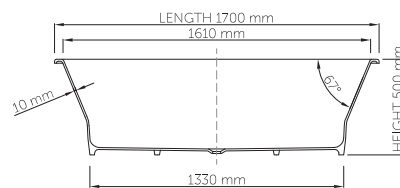

drop-in

Size (l) x (w) x (h): 1700mm x 800mm x 500mm  
 Waste to floor: 10mm  
 Water capacity: 290 L  
 Overflow: No overflow  
 Material: DADOquartz®  
 Finish: Matte / Satin

Base dimensions: 1330mm x 562mm  
 Edge width: 10mm - 21mm  
 Waste diameter: 50mm - fits Bespoke 40mm plug  
 Weight: 64kg  
 Tap holes: No tap hole

#### Shipping information

Packing dimensions: 1820mm x 1620mm x 910mm  
 Shipping mass: 114kg

For installation instructions and tap hole information refer to [www.dadoquartzbathware.com](http://www.dadoquartzbathware.com)