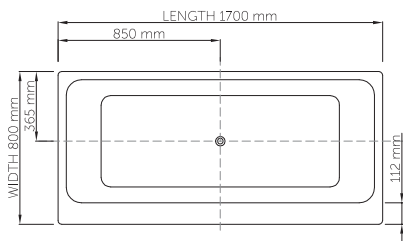

drop-in

Size (l) x (w) x (h): 1700mm x 800mm x 500mm  
 Waste to floor: 10mm  
 Water capacity: 290 L  
 Overflow: No overflow  
 Material: DADOquartz®  
 Finish: Matte / Satin

Base dimensions: 1330mm x 562mm  
 Edge width: 10mm - 21mm  
 Waste diameter: 50mm - fits Bespoke 40mm plug  
 Weight: 64kg  
 Tap holes: No tap hole

#### Shipping information

Packing dimensions: 1820mm x 1620mm x 910mm  
 Shipping mass: 114kg

For installation instructions and tap hole information refer to [www.dadoquartzbathware.com](http://www.dadoquartzbathware.com)