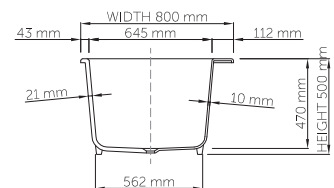

drop-in

Size (l) x (w) x (h): 1700mm x 800mm x 500mm  
 Waste to floor: 10mm  
 Water capacity: 290 L  
 Overflow: No overflow  
 Material: DADOquartz®  
 Finish: Matte / Satin

Base dimensions: 1330mm x 562mm  
 Edge width: 10mm - 21mm  
 Waste diameter: 50mm - fits Bespoke 40mm plug  
 Weight: 64kg  
 Tap holes: No tap hole

#### Shipping information

Packing dimensions: 1820mm x 1620mm x 910mm  
 Shipping mass: 114kg

For installation instructions and tap hole information refer to [www.dadoquartzbathware.com](http://www.dadoquartzbathware.com)