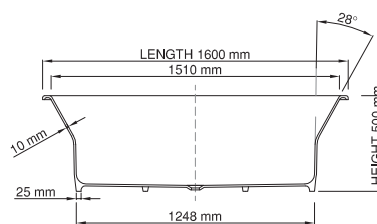

drop-in

Size (l) x (w) x (h): 1600mm x 800mm x 500mm
 Waste to floor: 5mm
 Water capacity: 270 L
 Overflow: No overflow
 Material: DADOquartz®
 Finish: Matte / Satin

Base dimensions: 1248mm x 560mm
 Edge width: 10mm - 21mm
 Waste diameter: 50mm - fits Bespoke 40mm plug
 Weight: 60kg
 Tap holes: No tap hole

Shipping information

Packing dimensions: 1820mm x 1620mm x 910mm
 Shipping mass: 110kg

For installation instructions and tap hole information refer to www.dadoquartzbathware.com