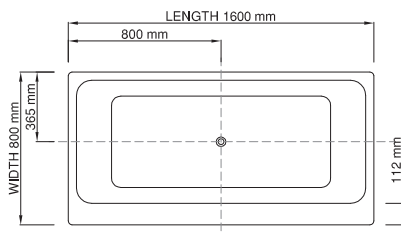

drop-in

Size (l) x (w) x (h): 1600mm x 800mm x 500mm
 Waste to floor: 5mm
 Water capacity: 270 L
 Overflow: No overflow
 Material: DADOquartz®
 Finish: Matte / Satin

Base dimensions: 1248mm x 560mm
 Edge width: 10mm - 21mm
 Waste diameter: 50mm - fits Bespoke 40mm plug
 Weight: 60kg
 Tap holes: No tap hole

Shipping information

Packing dimensions: 1820mm x 1620mm x 910mm
 Shipping mass: 110kg

For installation instructions and tap hole information refer to www.dadoquartzbathware.com