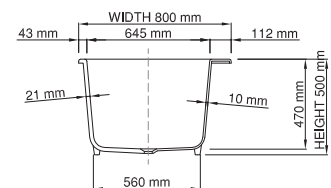

drop-in

Size (l) x (w) x (h): 1600mm x 800mm x 500mm
 Waste to floor: 5mm
 Water capacity: 270 L
 Overflow: No overflow
 Material: DADOquartz®
 Finish: Matte / Satin

Base dimensions: 1248mm x 560mm
 Edge width: 10mm - 21mm
 Waste diameter: 50mm - fits Bespoke 40mm plug
 Weight: 60kg
 Tap holes: No tap hole

Shipping information

Packing dimensions: 1820mm x 1620mm x 910mm
 Shipping mass: 110kg

For installation instructions and tap hole information refer to www.dadoquartzbathware.com