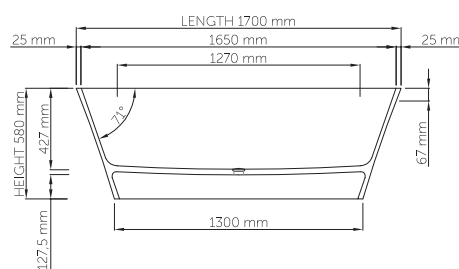

thin-edge

Size (l) x (w) x (h): 1700mm x 770mm x 580mm
 Waste to floor: 127.5mm
 Water capacity: 285 L
 Overflow: No overflow
 Material: DADOquartz®
 Finish: Matte / Satin

Base dimensions: 1300mm x 520mm
 Edge width: 25mm
 Waste diameter: 50mm - fits Bespoke 40mm plug
 Weight: 91kg
Shipping information
 Packing dimensions: 1820mm x 850mm x 720mm
 Shipping mass: 141kg