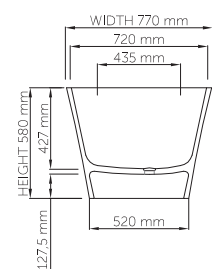

thin-edge

Size (l) x (w) x (h): 1700mm x 770mm x 580mm
 Waste to floor: 127.5mm
 Water capacity: 285 L
 Overflow: No overflow
 Material: DADOquartz®
 Finish: Matte / Satin

Base dimensions: 1300mm x 520mm
 Edge width: 25mm
 Waste diameter: 50mm - fits Bespoke 40mm plug
 Weight: 91kg
Shipping information
 Packing dimensions: 1820mm x 850mm x 720mm
 Shipping mass: 141kg