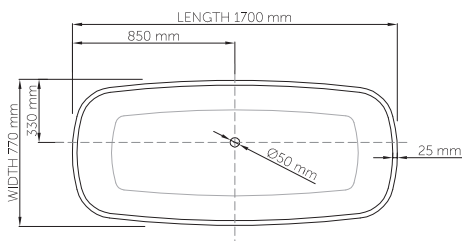

thin-edge

Size (l) x (w) x (h): 1700mm x 770mm x 580mm
 Waste to floor: 127.5mm
 Water capacity: 285 L
 Overflow: No overflow
 Material: DADOquartz®
 Finish: Matte / Satin

Base dimensions: 1300mm x 520mm
 Edge width: 25mm
 Waste diameter: 50mm - fits Bespoke 40mm plug
 Weight: 91kg
Shipping information
 Packing dimensions: 1820mm x 850mm x 720mm
 Shipping mass: 141kg