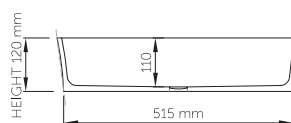

thin-edge

Size (l) x (w) x (h): 545mm x 350mm x 120mm  
 Top to waste: 110mm  
 Overflow: No overflow  
 Material: DADOquartz®  
 Finish: Matte / Satin  
 Mounting: Counter-top / Under-mount

Base dimensions: 515mm x 330mm  
 Edge width: 10mm  
 Waste diameter: 40mm - fits Bespoke plug  
 Weight: 10kg

### Shipping information

Packing dimensions: 580mm x 380mm x 150mm  
 Shipping mass: 12kg