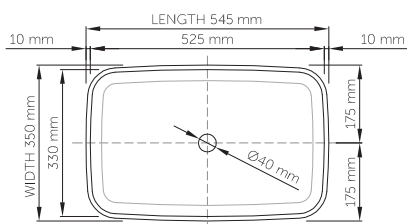

thin-edge

Size (l) x (w) x (h): 545mm x 350mm x 120mm  
 Top to waste: 110mm  
 Overflow: No overflow  
 Material: DADOquartz®  
 Finish: Matte / Satin  
 Mounting: Counter-top / Under-mount

Base dimensions: 515mm x 330mm  
 Edge width: 10mm  
 Waste diameter: 40mm - fits Bespoke plug  
 Weight: 10kg

### Shipping information

Packing dimensions: 580mm x 380mm x 150mm  
 Shipping mass: 12kg