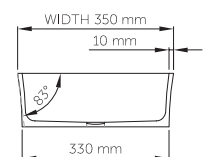

thin-edge

Size (l) x (w) x (h): 545mm x 350mm x 120mm  
 Top to waste: 110mm  
 Overflow: No overflow  
 Material: DADOquartz®  
 Finish: Matte / Satin  
 Mounting: Counter-top / Under-mount

Base dimensions: 515mm x 330mm  
 Edge width: 10mm  
 Waste diameter: 40mm - fits Bespoke plug  
 Weight: 10kg

### Shipping information

Packing dimensions: 580mm x 380mm x 150mm  
 Shipping mass: 12kg