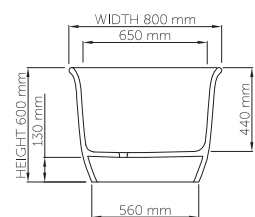

thin-edge

Size (l) x (w) x (h): 1650mm x 800mm x 600mm
 Waste to floor: 130mm
 Water capacity: 295 L
 Overflow: No overflow
 Material: DADOquartz®
 Finish: Matte / Satin

Base dimensions: 1000mm x 560mm
 Edge width: 25mm
 Waste diameter: 50mm - fits Bespoke 40mm plug
 Weight: 78kg

Shipping information

Packing dimensions: 1820mm x 910mm x 700mm
 Shipping mass: 128kg