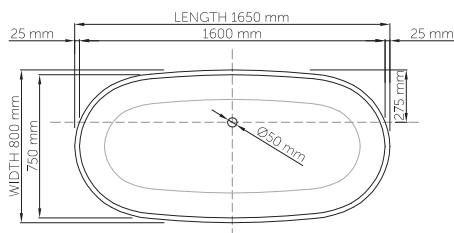

thin-edge

Size (l) x (w) x (h): 1650mm x 800mm x 600mm
 Waste to floor: 130mm
 Water capacity: 295 L
 Overflow: No overflow
 Material: DADOquartz®
 Finish: Matte / Satin

Base dimensions: 1000mm x 560mm
 Edge width: 25mm
 Waste diameter: 50mm - fits Bespoke 40mm plug
 Weight: 78kg

Shipping information

Packing dimensions: 1820mm x 910mm x 700mm
 Shipping mass: 128kg