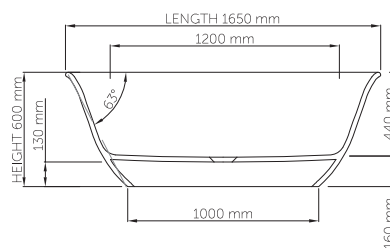

thin-edge

Size (l) x (w) x (h): 1650mm x 800mm x 600mm
 Waste to floor: 130mm
 Water capacity: 295 L
 Overflow: No overflow
 Material: DADOquartz®
 Finish: Matte / Satin

Base dimensions: 1000mm x 560mm
 Edge width: 25mm
 Waste diameter: 50mm - fits Bespoke 40mm plug
 Weight: 78kg

Shipping information

Packing dimensions: 1820mm x 910mm x 700mm
 Shipping mass: 128kg