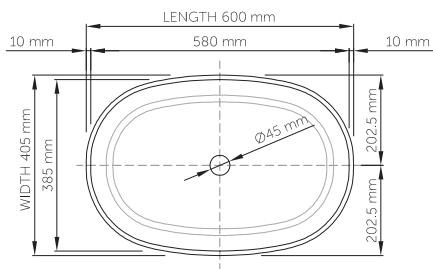

thin-edge

Size (l) x (w) x (h): 600mm x 405mm x 160mm  
 Top to waste: 130mm  
 Overflow: No overflow  
 Material: DADOquartz®  
 Finish: Matte / Satin  
 Mounting: Counter-top

Base dimensions: 429mm x 303mm  
 Edge width: 10mm  
 Waste diameter: 40mm - fits Bespoke plug  
 Weight: 9kg

### Shipping information

Packing dimensions: 600mm x 430mm x 190mm  
 Shipping mass: 11kg