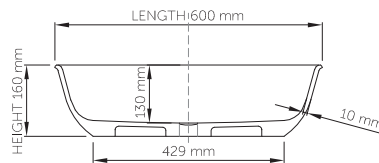

thin-edge

Size (l) x (w) x (h): 600mm x 405mm x 160mm  
 Top to waste: 130mm  
 Overflow: No overflow  
 Material: DADOquartz®  
 Finish: Matte / Satin  
 Mounting: Counter-top

Base dimensions: 429mm x 303mm  
 Edge width: 10mm  
 Waste diameter: 40mm - fits Bespoke plug  
 Weight: 9kg

### Shipping information

Packing dimensions: 600mm x 430mm x 190mm  
 Shipping mass: 11kg