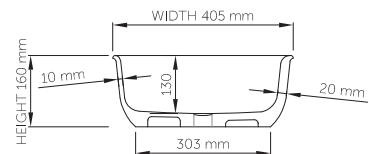

thin-edge

Size (l) x (w) x (h): 600mm x 405mm x 160mm  
 Top to waste: 130mm  
 Overflow: No overflow  
 Material: DADOquartz®  
 Finish: Matte / Satin  
 Mounting: Counter-top

Base dimensions: 429mm x 303mm  
 Edge width: 10mm  
 Waste diameter: 40mm - fits Bespoke plug  
 Weight: 9kg

### Shipping information

Packing dimensions: 600mm x 430mm x 190mm  
 Shipping mass: 11kg