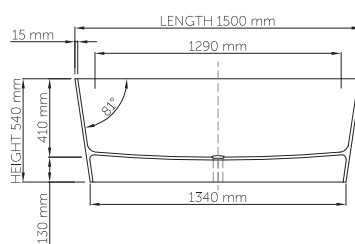

thin-edge

Size (l) x (w) x (h): 1500mm x 780mm x 540mm  
 Waste to floor: 130mm  
 Water capacity: 275 L  
 Overflow: No overflow  
 Material: DADOquartz®  
 Finish: Matte / Satin

Base dimensions: 1340mm x 620mm  
 Edge width: 15mm  
 Waste diameter: 50mm - fits Bespoke 40mm plug  
 Weight: 80kg

#### Shipping information

Packing dimensions: 1550mm x 830mm x 700mm  
 Shipping mass: 130kg