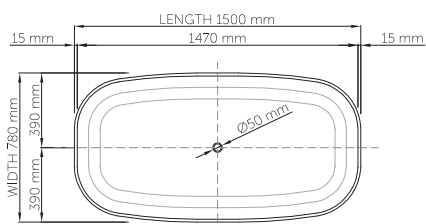

thin-edge

Size (l) x (w) x (h): 1500mm x 780mm x 540mm  
 Waste to floor: 130mm  
 Water capacity: 275 L  
 Overflow: No overflow  
 Material: DADOquartz®  
 Finish: Matte / Satin

Base dimensions: 1340mm x 620mm  
 Edge width: 15mm  
 Waste diameter: 50mm - fits Bespoke 40mm plug  
 Weight: 80kg

#### Shipping information

Packing dimensions: 1550mm x 830mm x 700mm  
 Shipping mass: 130kg