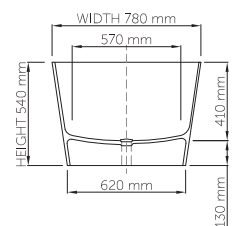

thin-edge

Size (l) x (w) x (h): 1500mm x 780mm x 540mm  
 Waste to floor: 130mm  
 Water capacity: 275 L  
 Overflow: No overflow  
 Material: DADOquartz®  
 Finish: Matte / Satin

Base dimensions: 1340mm x 620mm  
 Edge width: 15mm  
 Waste diameter: 50mm - fits Bespoke 40mm plug  
 Weight: 80kg

#### Shipping information

Packing dimensions: 1550mm x 830mm x 700mm  
 Shipping mass: 130kg