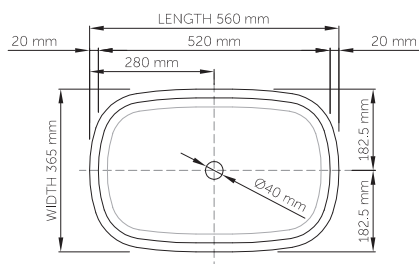

thin-edge

Size (l) x (w) x (h): 560mm x 365mm x 120mm  
 Top to waste: 100mm  
 Overflow: No overflow  
 Material: DADOquartz®  
 Finish: Matte / Satin  
 Mounting: Counter-top / Under-mount

Base dimensions: 515mm x 250mm  
 Edge width: 20mm  
 Waste diameter: 40mm - fits Bespoke plug  
 Weight: 6.5kg

**Shipping information**

Packing dimensions: 580mm x 340mm x 130mm  
 Shipping mass: 8.5kg