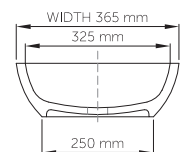

thin-edge

Size (l) x (w) x (h): 560mm x 365mm x 120mm  
 Top to waste: 100mm  
 Overflow: No overflow  
 Material: DADOquartz®  
 Finish: Matte / Satin  
 Mounting: Counter-top / Under-mount

Base dimensions: 515mm x 250mm  
 Edge width: 20mm  
 Waste diameter: 40mm - fits Bespoke plug  
 Weight: 6.5kg

**Shipping information**

Packing dimensions: 580mm x 340mm x 130mm  
 Shipping mass: 8.5kg