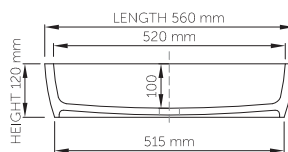

thin-edge

Size (l) x (w) x (h): 560mm x 365mm x 120mm  
 Top to waste: 100mm  
 Overflow: No overflow  
 Material: DADOquartz®  
 Finish: Matte / Satin  
 Mounting: Counter-top / Under-mount

Base dimensions: 515mm x 250mm  
 Edge width: 20mm  
 Waste diameter: 40mm - fits Bespoke plug  
 Weight: 6.5kg

**Shipping information**

Packing dimensions: 580mm x 340mm x 130mm  
 Shipping mass: 8.5kg