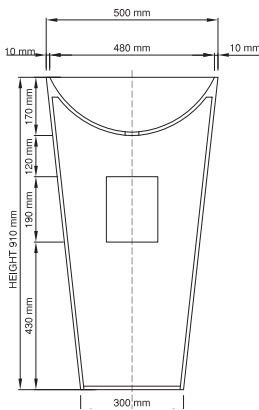

DADOquartz®

annelie
basin

pedestal

Lifetime Warranty
The world's most luxurious
bathtub material since 1998

www.voguespas.com.au

Vogue Spas & Bathrooms

820 basin

Size (l) x (w) x (h): 500mm x 500mm x 820mm
 Top to waste: 170mm
 Overflow: No overflow - NTH / WTH
 Material: DADOquartz®
 Finish: Matte / Satin

Base dimensions: 300mm
 Edge width: 10mm
 Waste diameter: 40mm - fits Bespoke plug
 Weight: 22.4kg

Shipping information:
 Packing dimensions: 580mm x 580mm x 940mm
 Shipping mass: 32.4kg

910 basin

Size (l) x (w) x (h): 500mm x 500mm x 910mm
 Top to waste: 170mm
 Overflow: No overflow - NTH / WTH
 Material: DADOquartz®
 Finish: Matte / Satin

Base dimensions: 300mm
 Edge width: 10mm
 Waste diameter: 40mm - fits Bespoke plug
 Weight: 29.5kg

Shipping information:
 Packing dimensions: 580mm x 580mm x 940mm
 Shipping mass: 39.5kg