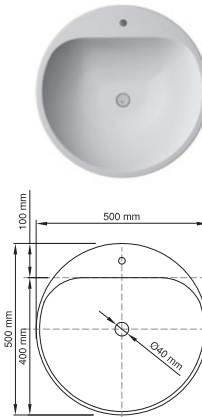

DADOquartz®

annelie
basin

pedestal

Lifetime Warranty
The world's most luxurious
bathtub material since 1998

www.voguespas.com.au

Vogue Spas & Bathrooms

820 basin

Size (l) x (w) x (h): 500mm x 500mm x 820mm
 Top to waste: 170mm
 Overflow: No overflow - NTH / WTH
 Material: DADOquartz®
 Finish: Matte / Satin

Base dimensions: 300mm
 Edge width: 10mm
 Waste diameter: 40mm - fits Bespoke plug
 Weight: 22.4kg

Shipping information:
 Packing dimensions: 580mm x 580mm x 940mm
 Shipping mass: 32.4kg

910 basin

Size (l) x (w) x (h): 500mm x 500mm x 910mm
 Top to waste: 170mm
 Overflow: No overflow - NTH / WTH
 Material: DADOquartz®
 Finish: Matte / Satin

Base dimensions: 300mm
 Edge width: 10mm
 Waste diameter: 40mm - fits Bespoke plug
 Weight: 29.5kg

Shipping information:
 Packing dimensions: 580mm x 580mm x 940mm
 Shipping mass: 39.5kg