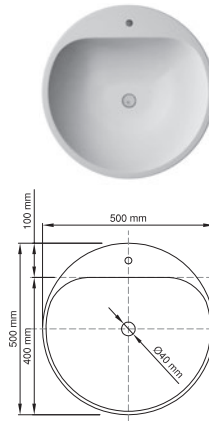

DADOquartz®

annelie
basin

pedestal

Lifetime Warranty
The world's most luxurious
bathtub material since 1998

www.voguespas.com.au

Vogue Spas & Bathrooms

820 basin

Size (l) x (w) x (h): 500mm x 500mm x 820mm
 Top to waste: 170mm
 Overflow: No overflow - NTH / WTH
 Material: DADOquartz®
 Finish: Matte / Satin

Base dimensions: 300mm
 Edge width: 10mm
 Waste diameter: 40mm - fits Bespoke plug
 Weight: 22.4kg

Shipping information:
 Packing dimensions: 580mm x 580mm x 940mm
 Shipping mass: 32.4kg

910 basin

Size (l) x (w) x (h): 500mm x 500mm x 910mm
 Top to waste: 170mm
 Overflow: No overflow - NTH / WTH
 Material: DADOquartz®
 Finish: Matte / Satin

Base dimensions: 300mm
 Edge width: 10mm
 Waste diameter: 40mm - fits Bespoke plug
 Weight: 29.5kg

Shipping information:
 Packing dimensions: 580mm x 580mm x 940mm
 Shipping mass: 39.5kg