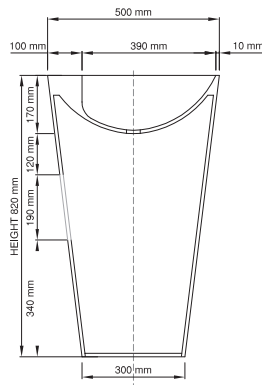

DADOquartz®

annelie
basin

pedestal

Lifetime Warranty
The world's most luxurious
bathtub material since 1998

www.voguespas.com.au

Vogue Spas & Bathrooms

820 basin

Size (l) x (w) x (h): 500mm x 500mm x 820mm
 Top to waste: 170mm
 Overflow: No overflow - NTH / WTH
 Material: DADOquartz®
 Finish: Matte / Satin

Base dimensions: 300mm
 Edge width: 10mm
 Waste diameter: 40mm - fits Bespoke plug
 Weight: 22.4kg

Shipping information:
 Packing dimensions: 580mm x 580mm x 940mm
 Shipping mass: 32.4kg

910 basin

Size (l) x (w) x (h): 500mm x 500mm x 910mm
 Top to waste: 170mm
 Overflow: No overflow - NTH / WTH
 Material: DADOquartz®
 Finish: Matte / Satin

Base dimensions: 300mm
 Edge width: 10mm
 Waste diameter: 40mm - fits Bespoke plug
 Weight: 29.5kg

Shipping information:
 Packing dimensions: 580mm x 580mm x 940mm
 Shipping mass: 39.5kg