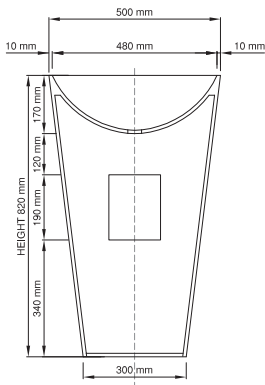

DADOquartz®

annelie
basin

pedestal

Lifetime Warranty
The world's most luxurious
bathtub material since 1998

www.voguespas.com.au

Vogue Spas & Bathrooms

820 basin

Size (l) x (w) x (h): 500mm x 500mm x 820mm
 Top to waste: 170mm
 Overflow: No overflow - NTH / WTH
 Material: DADOquartz®
 Finish: Matte / Satin

Base dimensions: 300mm
 Edge width: 10mm
 Waste diameter: 40mm - fits Bespoke plug
 Weight: 22.4kg

Shipping information:
 Packing dimensions: 580mm x 580mm x 940mm
 Shipping mass: 32.4kg

910 basin

Size (l) x (w) x (h): 500mm x 500mm x 910mm
 Top to waste: 170mm
 Overflow: No overflow - NTH / WTH
 Material: DADOquartz®
 Finish: Matte / Satin

Base dimensions: 300mm
 Edge width: 10mm
 Waste diameter: 40mm - fits Bespoke plug
 Weight: 29.5kg

Shipping information:
 Packing dimensions: 580mm x 580mm x 940mm
 Shipping mass: 39.5kg