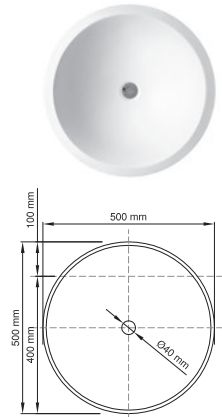

DADOquartz®

annelie
basin

pedestal

Lifetime Warranty
The world's most luxurious
bathtub material since 1998

www.voguespas.com.au

Vogue Spas & Bathrooms

820 basin

Size (l) x (w) x (h): 500mm x 500mm x 820mm
 Top to waste: 170mm
 Overflow: No overflow - NTH / WTH
 Material: DADOquartz®
 Finish: Matte / Satin

Base dimensions: 300mm
 Edge width: 10mm
 Waste diameter: 40mm - fits Bespoke plug
 Weight: 22.4kg

Shipping information:
 Packing dimensions: 580mm x 580mm x 940mm
 Shipping mass: 32.4kg

910 basin

Size (l) x (w) x (h): 500mm x 500mm x 910mm
 Top to waste: 170mm
 Overflow: No overflow - NTH / WTH
 Material: DADOquartz®
 Finish: Matte / Satin

Base dimensions: 300mm
 Edge width: 10mm
 Waste diameter: 40mm - fits Bespoke plug
 Weight: 29.5kg

Shipping information:
 Packing dimensions: 580mm x 580mm x 940mm
 Shipping mass: 39.5kg