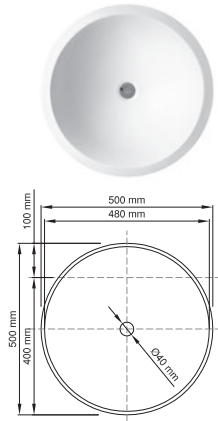

DADOquartz®

annelie
basin

pedestal

Lifetime Warranty
The world's most luxurious
bathtub material since 1998

www.voguespas.com.au

Vogue Spas & Bathrooms

820 basin

Size (l) x (w) x (h): 500mm x 500mm x 820mm
 Top to waste: 170mm
 Overflow: No overflow - NTH / WTH
 Material: DADOquartz®
 Finish: Matte / Satin

Base dimensions: 300mm
 Edge width: 10mm
 Waste diameter: 40mm - fits Bespoke plug
 Weight: 22.4kg

Shipping information:
 Packing dimensions: 580mm x 580mm x 940mm
 Shipping mass: 32.4kg

910 basin

Size (l) x (w) x (h): 500mm x 500mm x 910mm
 Top to waste: 170mm
 Overflow: No overflow - NTH / WTH
 Material: DADOquartz®
 Finish: Matte / Satin

Base dimensions: 300mm
 Edge width: 10mm
 Waste diameter: 40mm - fits Bespoke plug
 Weight: 29.5kg

Shipping information:
 Packing dimensions: 580mm x 580mm x 940mm
 Shipping mass: 39.5kg