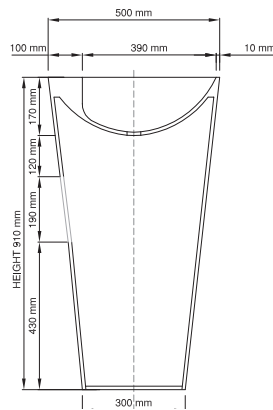

DADOquartz®

annelie
basin

pedestal

Lifetime Warranty
The world's most luxurious
bathtub material since 1998

www.voguespas.com.au

Vogue Spas & Bathrooms

820 basin

Size (l) x (w) x (h): 500mm x 500mm x 820mm
 Top to waste: 170mm
 Overflow: No overflow - NTH / WTH
 Material: DADOquartz®
 Finish: Matte / Satin

Base dimensions: 300mm
 Edge width: 10mm
 Waste diameter: 40mm - fits Bespoke plug
 Weight: 22.4kg

Shipping information:
 Packing dimensions: 580mm x 580mm x 940mm
 Shipping mass: 32.4kg

910 basin

Size (l) x (w) x (h): 500mm x 500mm x 910mm
 Top to waste: 170mm
 Overflow: No overflow - NTH / WTH
 Material: DADOquartz®
 Finish: Matte / Satin

Base dimensions: 300mm
 Edge width: 10mm
 Waste diameter: 40mm - fits Bespoke plug
 Weight: 29.5kg

Shipping information:
 Packing dimensions: 580mm x 580mm x 940mm
 Shipping mass: 39.5kg