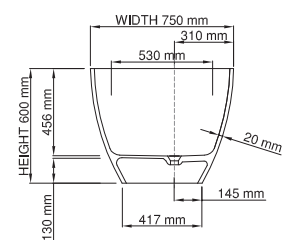

thin-edge

Size (l) x (w) x (h): 1500mm x 750mm x 600mm
 Waste to floor: 130mm
 Water capacity: 286 L
 Overflow: No overflow
 Material: DADOquartz®
 Finish: Matte / Satin

Base dimensions: 720mm x 417mm
 Edge width: 20mm
 Waste diameter: 50mm - fits Bespoke 40mm plug
 Weight: 90kg

Shipping information

Packing dimensions: 1680mm x 965mm x 730mm
 Shipping mass: 140kg