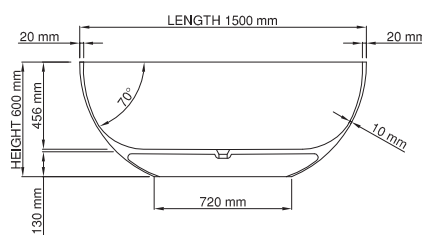

thin-edge

Size (l) x (w) x (h): 1500mm x 750mm x 600mm
 Waste to floor: 130mm
 Water capacity: 286 L
 Overflow: No overflow
 Material: DADOquartz®
 Finish: Matte / Satin

Base dimensions: 720mm x 417mm
 Edge width: 20mm
 Waste diameter: 50mm - fits Bespoke 40mm plug
 Weight: 90kg

Shipping information

Packing dimensions: 1680mm x 965mm x 730mm
 Shipping mass: 140kg