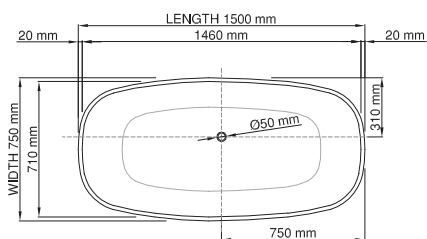

thin-edge

Size (l) x (w) x (h): 1500mm x 750mm x 600mm
 Waste to floor: 130mm
 Water capacity: 286 L
 Overflow: No overflow
 Material: DADOquartz®
 Finish: Matte / Satin

Base dimensions: 720mm x 417mm
 Edge width: 20mm
 Waste diameter: 50mm - fits Bespoke 40mm plug
 Weight: 90kg

Shipping information

Packing dimensions: 1680mm x 965mm x 730mm
 Shipping mass: 140kg