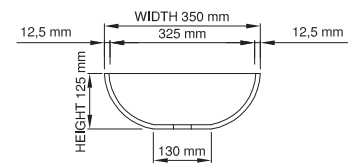

thin-edge

Price: \$ 649.00
 Size (l) x (w) x (h): 550mm x 350mm x 125mm
 Top to waste: 115mm
 Overflow: No overflow
 Material: DADOquartz®
 Finish: Matte / Satin
 Mounting: Counter-top / Under-mount

Base dimensions: 330mm x 130mm
 Edge width: 10mm - 12.5mm
 Waste diameter: 40mm - fits Bespoke plug
 Weight: 10kg

Shipping information

Packing dimensions: 600mm x 400mm x 140mm
 Shipping mass: 12kg