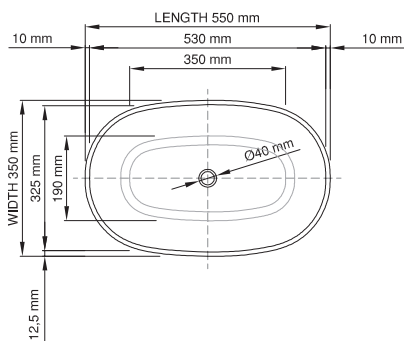

thin-edge

Price: \$ 649.00
 Size (l) x (w) x (h): 550mm x 350mm x 125mm
 Top to waste: 115mm
 Overflow: No overflow
 Material: DADOquartz®
 Finish: Matte / Satin
 Mounting: Counter-top / Under-mount

Base dimensions: 330mm x 130mm
 Edge width: 10mm - 12.5mm
 Waste diameter: 40mm - fits Bespoke plug
 Weight: 10kg

Shipping information

Packing dimensions: 600mm x 400mm x 140mm
 Shipping mass: 12kg