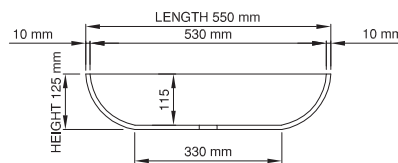

thin-edge

Price: \$ 649.00
 Size (l) x (w) x (h): 550mm x 350mm x 125mm
 Top to waste: 115mm
 Overflow: No overflow
 Material: DADOquartz®
 Finish: Matte / Satin
 Mounting: Counter-top / Under-mount

Base dimensions: 330mm x 130mm
 Edge width: 10mm - 12.5mm
 Waste diameter: 40mm - fits Bespoke plug
 Weight: 10kg

Shipping information

Packing dimensions: 600mm x 400mm x 140mm
 Shipping mass: 12kg