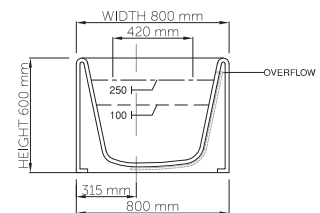

wide-edge

Size (l) x (w) x (h): 1800mm x 800mm x 600mm  
 Waste to floor: 60mm  
 Water capacity: 250 L  
 Overflow: No overflow  
 Material: DADOquartz®  
 Finish: Matte / Satin

Base dimensions: 1800mm x 800mm  
 Edge width: 60mm  
 Waste diameter: 50mm - fits Bespoke 40mm plug  
 Weight: 145kg

#### Shipping information

Packing dimensions: 1800mm x 870mm x 730mm  
 Shipping mass: 195kg