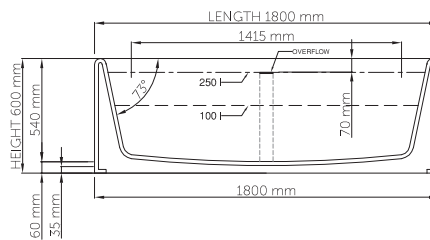

wide-edge

Size (l) x (w) x (h): 1800mm x 800mm x 600mm  
 Waste to floor: 60mm  
 Water capacity: 250 L  
 Overflow: No overflow  
 Material: DADOquartz®  
 Finish: Matte / Satin

Base dimensions: 1800mm x 800mm  
 Edge width: 60mm  
 Waste diameter: 50mm - fits Bespoke 40mm plug  
 Weight: 145kg

#### Shipping information

Packing dimensions: 1800mm x 870mm x 730mm  
 Shipping mass: 195kg