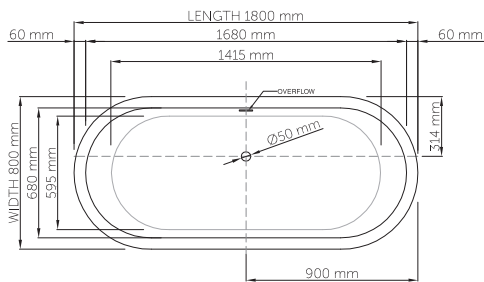

wide-edge

Size (l) x (w) x (h): 1800mm x 800mm x 600mm  
 Waste to floor: 60mm  
 Water capacity: 250 L  
 Overflow: No overflow  
 Material: DADOquartz®  
 Finish: Matte / Satin

Base dimensions: 1800mm x 800mm  
 Edge width: 60mm  
 Waste diameter: 50mm - fits Bespoke 40mm plug  
 Weight: 145kg

#### Shipping information

Packing dimensions: 1800mm x 870mm x 730mm  
 Shipping mass: 195kg