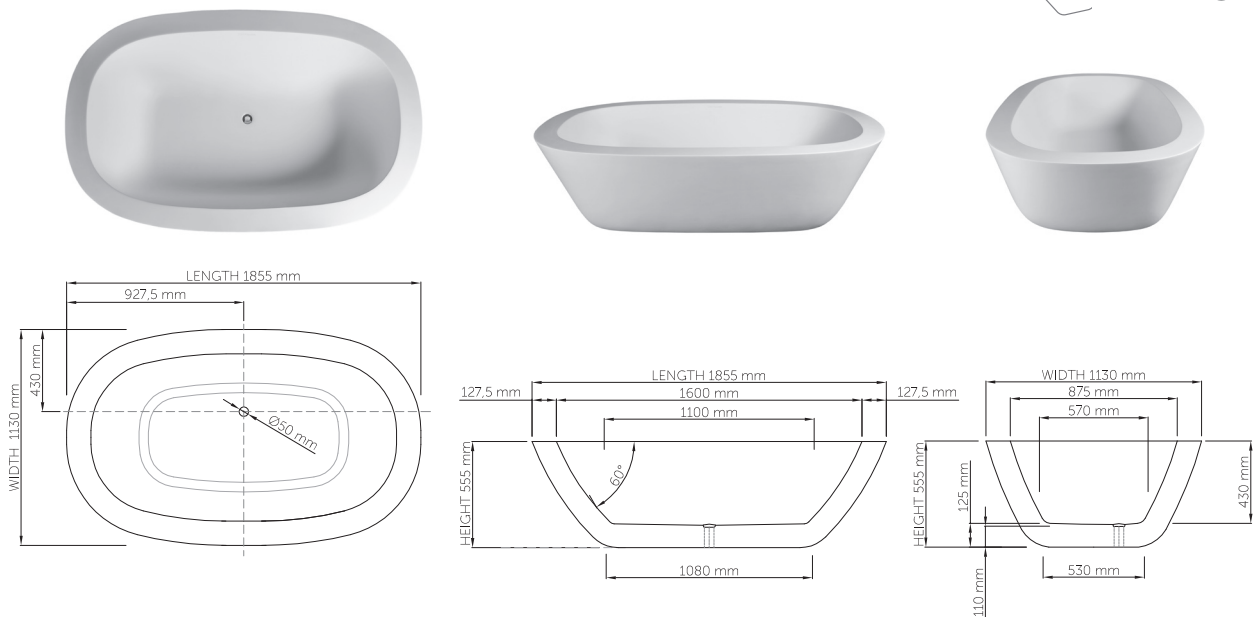

DADOquartz®

acanthus bathtub

wide-edge

Size (l) x (w) x (h): 1855mm x 1130mm x 555mm
Waste to floor: 110mm
Water capacity: 300 L
Overflow: No overflow
Material: DADOquartz®
Finish: Matte / Satin

Base dimensions: 1080mm x 530mm
Edge width: 127.5mm
Waste diameter: 50mm - fits Bespoke 40mm plug
Weight: 122.5kg

Shipping information

Packing dimensions: 1950mm x 1275mm x 760mm
Shipping mass: 172.5kg