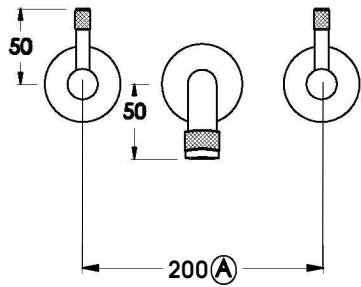

## YOKATO WALL SET WITH KNURLED LEVERS

1.9306.00.7.XX

1.9306.50.7.XX: Flow controlled variant

### PRODUCT DIMENSIONS:

Front view

Side view:

Topview:

**A** Fixed centres outlets must have 200mm centres