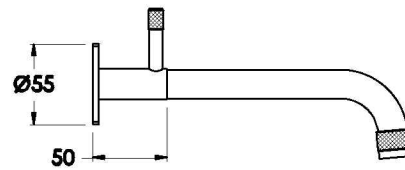

## YOKATO WALL SET WITH KNURLED LEVERS

1.9306.00.7.XX

1.9306.50.7.XX: Flow controlled variant

### PRODUCT DIMENSIONS:

Front view

Side view:

Topview:

**A** Fixed centres outlets must have 200mm centres