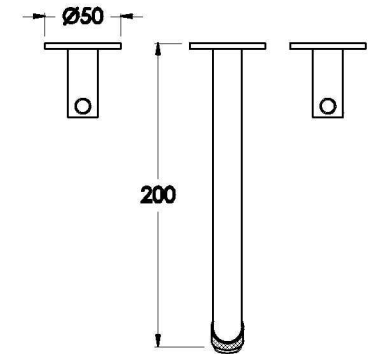

## YOKATO WALL SET WITH KNURLED LEVERS

1.9306.00.7.XX

1.9306.50.7.XX: Flow controlled variant

### PRODUCT DIMENSIONS:

Front view

Side view:

Topview:

**A** Fixed centres outlets must have 200mm centres