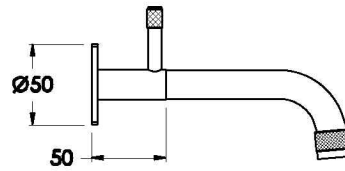

## YOKATO WALL SET WITH KNURLED LEVERS

1.9305.00.7.XX

1.9305.50.7.XX: Flow controlled variant

### PRODUCT DIMENSIONS:

Front view

Side view:

Topview:

**A** Fixed centres outlets must have 200mm centres