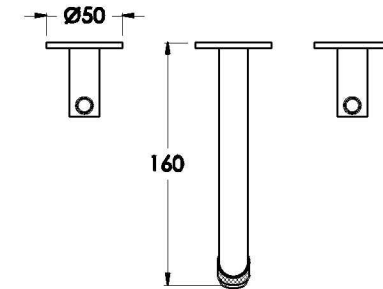

## YOKATO WALL SET WITH KNURLED LEVERS

1.9305.00.7.XX

1.9305.50.7.XX: Flow controlled variant

### PRODUCT DIMENSIONS:

Front view

Side view:

Topview:

**A** Fixed centres outlets must have 200mm centres