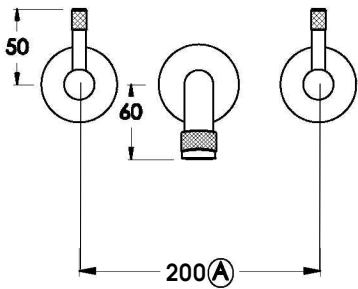

## YOKATO WALL SET WITH KNURLED LEVERS

1.9305.00.7.XX

1.9305.50.7.XX: Flow controlled variant

### PRODUCT DIMENSIONS:

Front view

Side view:

Topview:

**A** Fixed centres outlets must have 200mm centres