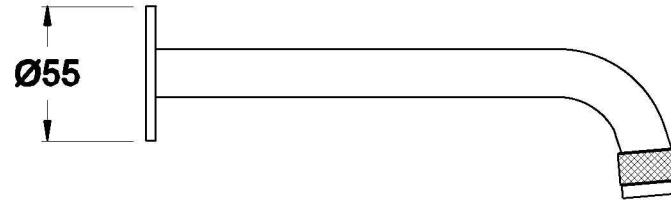

Brodware

YOKATO WALL SPOUT ONLY

1.9306.30.0.XX

1.9306.40.0.XX - Flow controlled variant

PRODUCT DIMENSIONS:

Front view

Side view:

Top view: