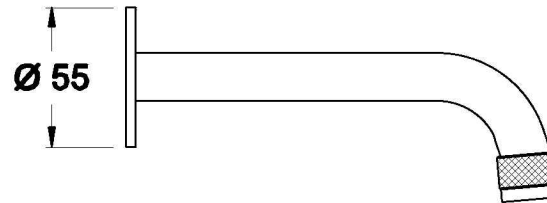

## YOKATO WALL SPOUT ONLY

1.9305.30.0.XX

1.9305.40.0.XX - Flow controlled variant

### PRODUCT DIMENSIONS:

Front view

Side view:

Top view:

Installation kit included