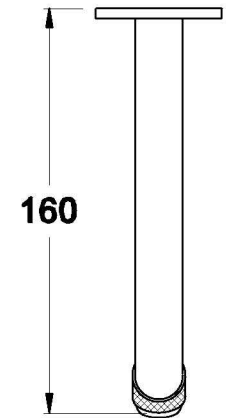

## YOKATO WALL SPOUT ONLY

1.9305.30.0.XX

1.9305.40.0.XX - Flow controlled variant

### PRODUCT DIMENSIONS:

Front view

Side view:

Top view:

Installation kit included