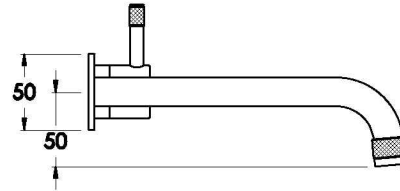

Brodware

YOKATO WALL SET WITH KNURLED LEVER

1.9306.05.7.XX

1.9306.55.7.XX: Flow controlled variant

PRODUCT DIMENSIONS:

Front view

Side view:

Topview: