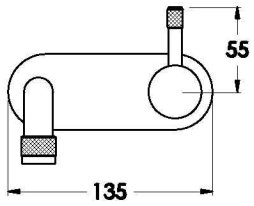

Brodware

YOKATO WALL SET WITH KNURLED LEVER

1.9306.05.7.XX

1.9306.55.7.XX: Flow controlled variant

PRODUCT DIMENSIONS:

Front view

Side view:

Topview: