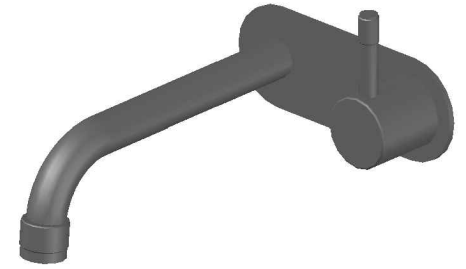

Brodware

YOKATO WALL SET WITH KNURLED LEVER

1.9305.05.7.XX

1.9305.55.7.XX: Flow controlled variant

PRODUCT DIMENSIONS:

Front view

Side view:

Topview: