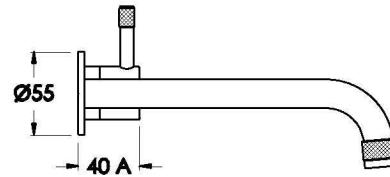

Brodware

YOKATO WALL SET WITH KNURLED LEVER

1.9306.04.7.XX

1.9306.54.7.XX: Flow controlled variant

PRODUCT DIMENSIONS:

Front view

Side view:

Topview: