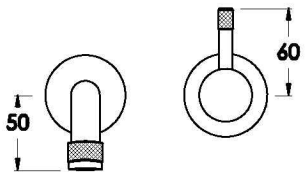

Brodware

YOKATO WALL SET WITH KNURLED LEVER

1.9306.04.7.XX

1.9306.54.7.XX: Flow controlled variant

PRODUCT DIMENSIONS:

Front view

Side view:

Topview: