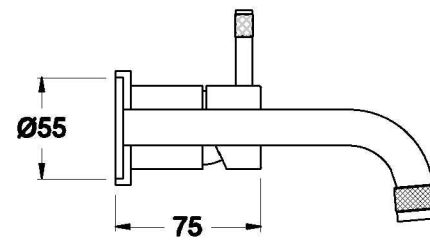

YOKATO WALL MIXER SET WITH KNURLED LEVER

1.9305.14.7.XX

1.9305.24.7.XX - Flow controlled variant

PRODUCT DIMENSIONS:

Front view

Side view:

Top view: