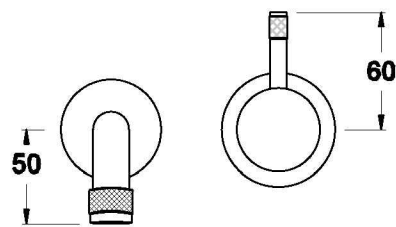

YOKATO WALL MIXER SET WITH KNURLED LEVER

1.9305.14.7.XX

1.9305.24.7.XX - Flow controlled variant

PRODUCT DIMENSIONS:

Front view

Side view:

Top view: