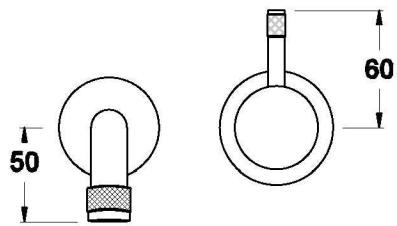

## YOKATO WALL MIXER SET WITH KNURLED LEVER

1.9306.14.7.XX

1.9306.24.7.XX - Flow controlled variant

### PRODUCT DIMENSIONS:

Front view

Side view:

Top view: