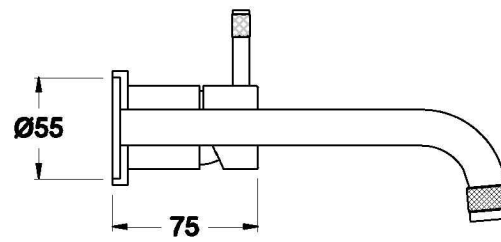

## YOKATO WALL MIXER SET WITH KNURLED LEVER

1.9306.14.7.XX

1.9306.24.7.XX - Flow controlled variant

### PRODUCT DIMENSIONS:

Front view

Side view:

Top view: