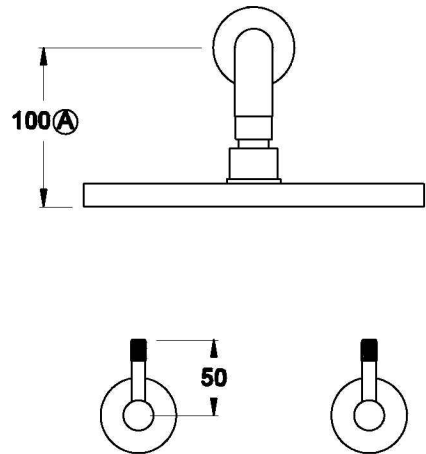

## YOKATO SHOWER SET WITH KNURLED LEVERS

1.9311.00.7.XX

### PRODUCT DIMENSIONS:

Front view

Side view:

Top view: