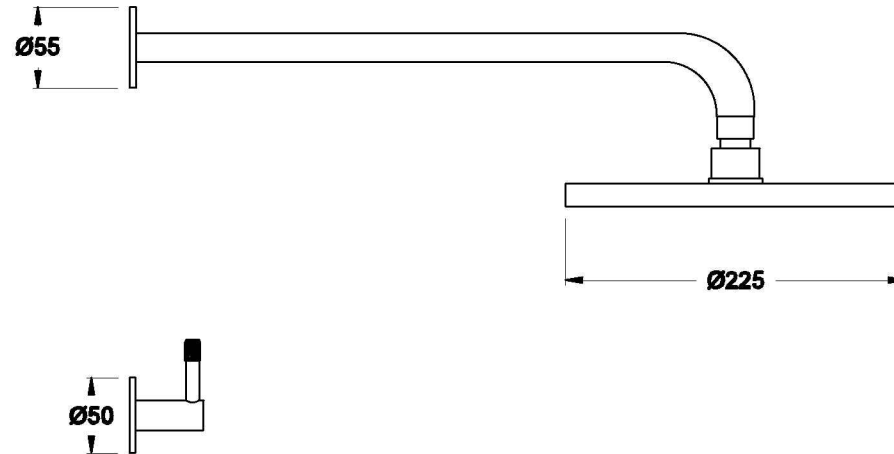

## YOKATO SHOWER SET WITH KNURLED LEVERS

1.9311.00.7.XX

### PRODUCT DIMENSIONS:

Front view

Side view:

Top view: