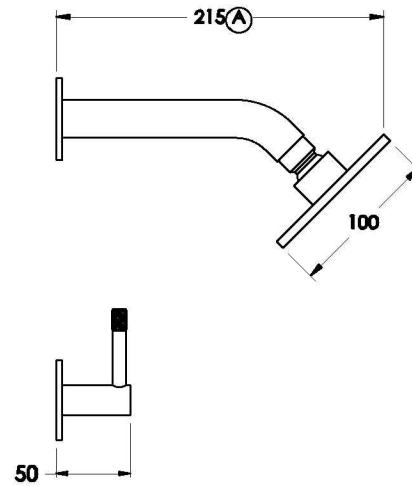

Brodware

YOKATO SHOWER SET WITH KNURLED LEVERS

1.9310.02.7.XX

PRODUCT DIMENSIONS:

Front view

Side view:

Topview: