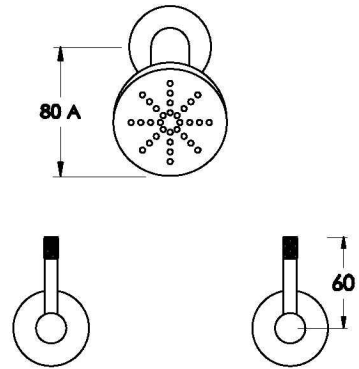

Brodware

YOKATO SHOWER SET WITH KNURLED LEVERS

1.9310.02.7.XX

PRODUCT DIMENSIONS:

Front view

Side view:

Topview: