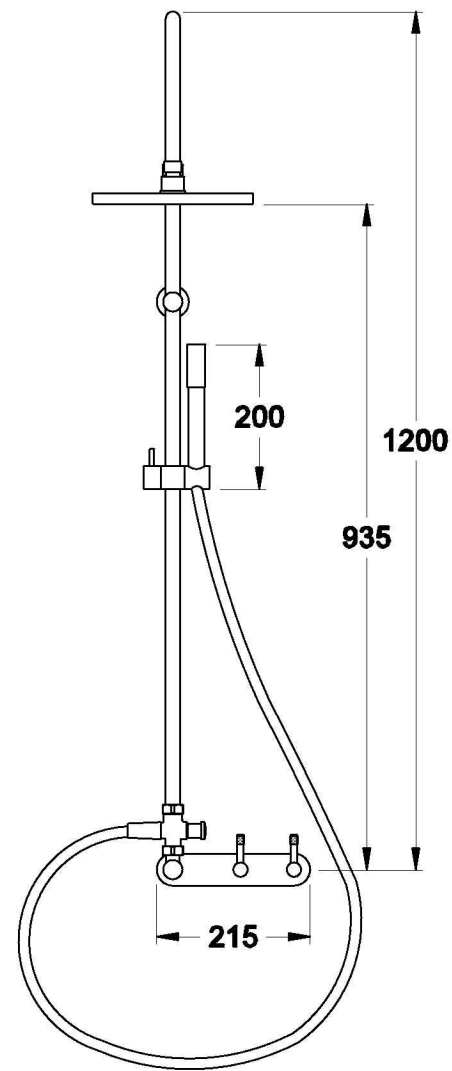

## YOKATO EXPOSED SHOWER SET WITH KNURLED LEVERS

1.9323.00.7.XX

### PRODUCT DIMENSIONS:

Front view

Side view:

Top view: