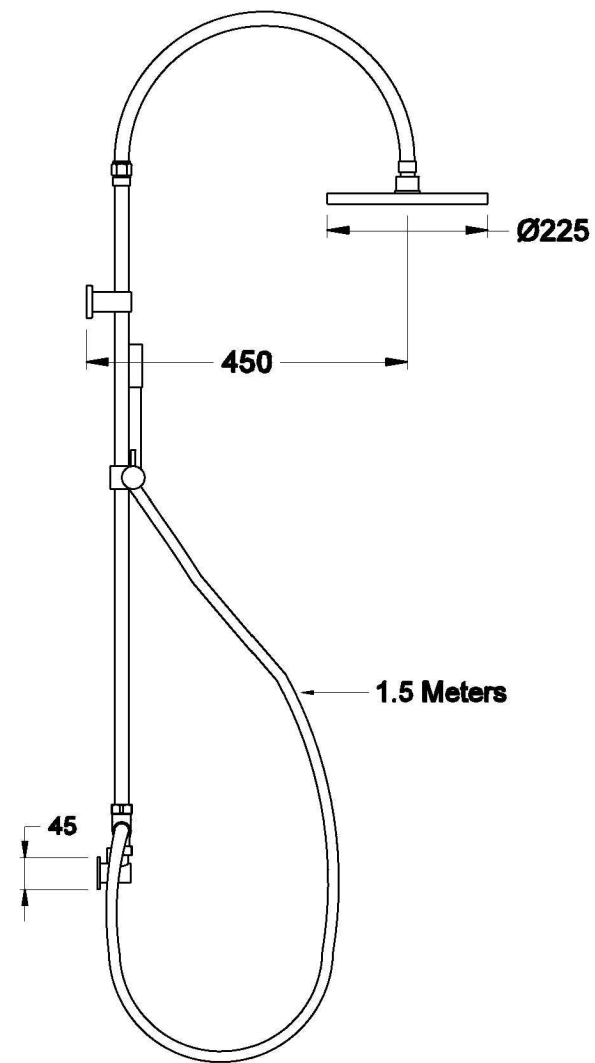

## YOKATO EXPOSED SHOWER SET WITH KNURLED LEVERS

1.9323.00.7.XX

### PRODUCT DIMENSIONS:

Front view

Side view:

Top view: