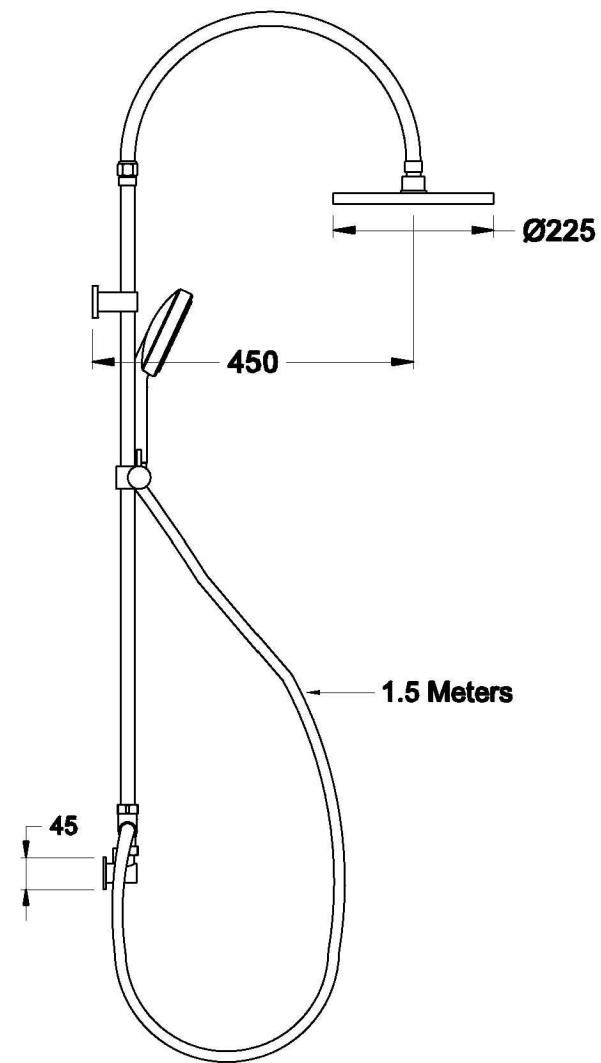

## YOKATO SHOWER SET WITH MULTI-FUNCTION HANDSHOWER AND KNURLED LEVERS

1.9323.03.7.XX

### PRODUCT DIMENSIONS:

Front view

Side view:

Top view: