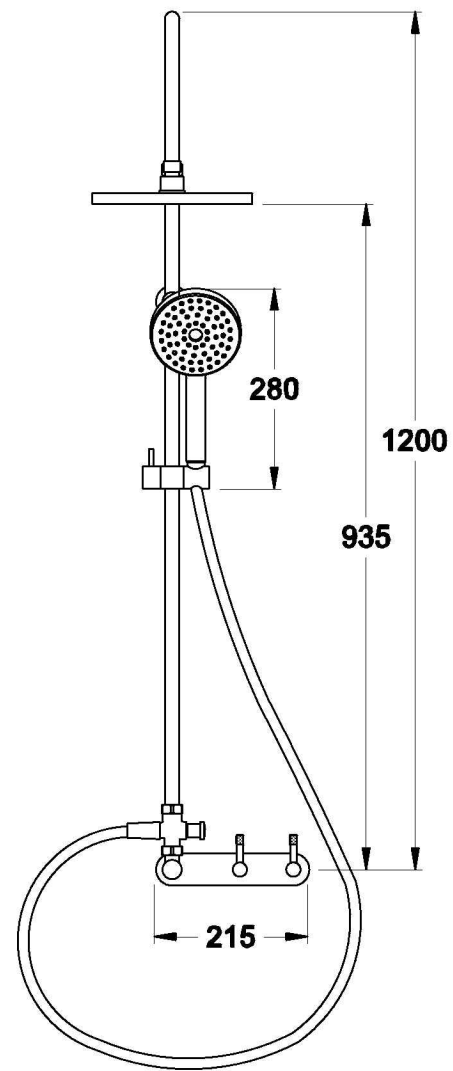

## YOKATO SHOWER SET WITH MULTI-FUNCTION HANDSHOWER AND KNURLED LEVERS

1.9323.03.7.XX

### PRODUCT DIMENSIONS:

Front view

Side view:

Top view: