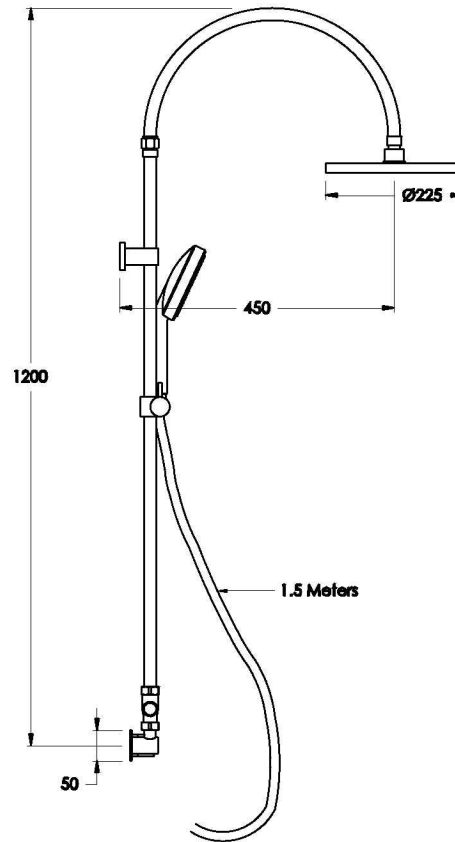

## YOKATO SHOWER MIXER SET WITH MULTI-FUNCTION HANDSHOWER AND KNURLED LEVER

1.9323.06.7.XX

### PRODUCT DIMENSIONS:

Front view

Side view:

Topview: