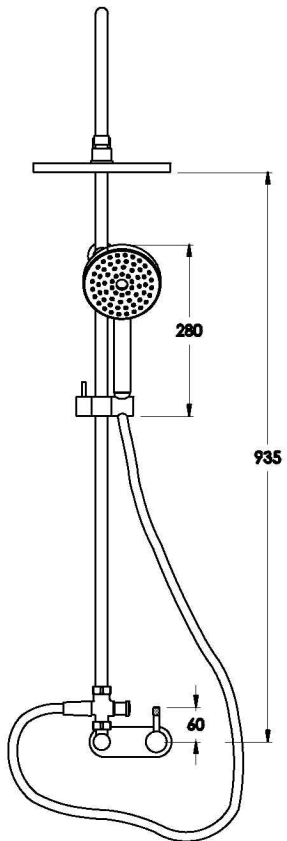

## YOKATO SHOWER MIXER SET WITH MULTI-FUNCTION HANDSHOWER AND KNURLED LEVER

1.9323.06.7.XX

### PRODUCT DIMENSIONS:

Front view

Side view:

Topview: