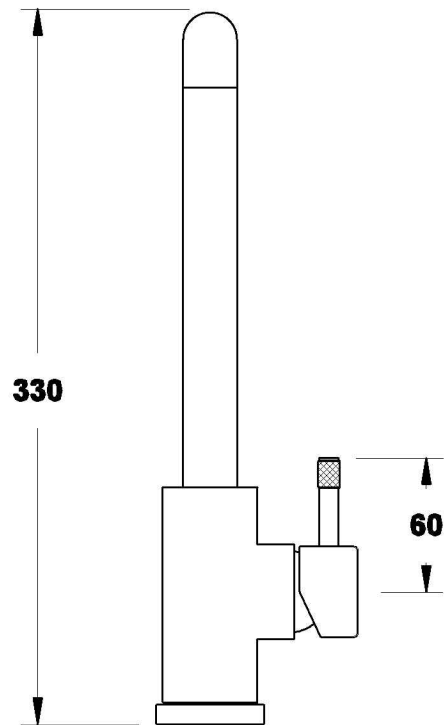

Brodware

YOKATO KITCHEN MIXER WITH KNURLED LEVER

1.9308.84.7.XX

PRODUCT DIMENSIONS:

Front view

Side view:

Topview: