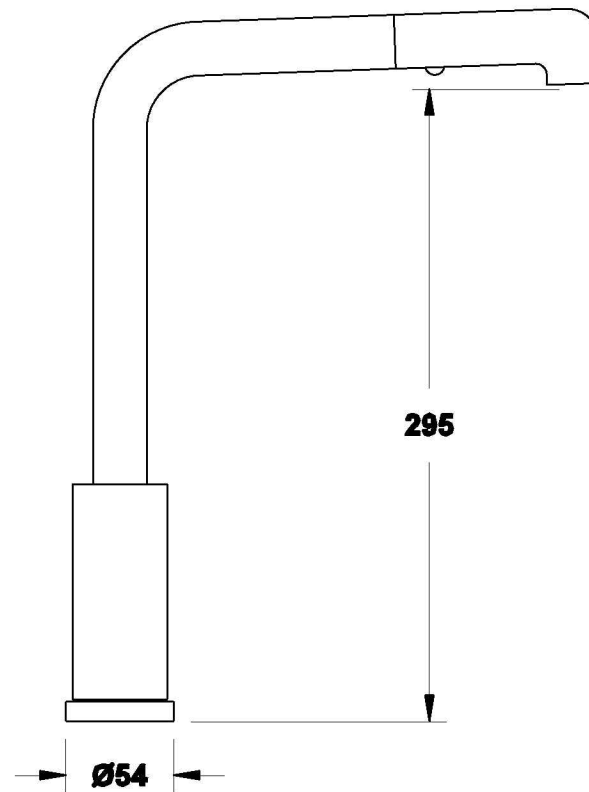

Brodware

YOKATO KITCHEN MIXER WITH KNURLED LEVER

1.9308.84.7.XX

PRODUCT DIMENSIONS:

Front view

Side view:

Topview: