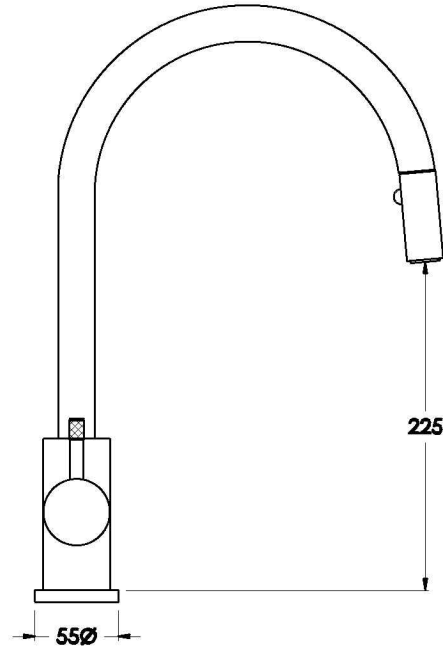

Brodware

YOKATO KITCHEN MIXER WITH DUAL FUNCTION PULL-OUT SPRAY AND KNURLED LEVER

1.9308.04.7.XX

PRODUCT DIMENSIONS:

Front view

Side view:

Topview: