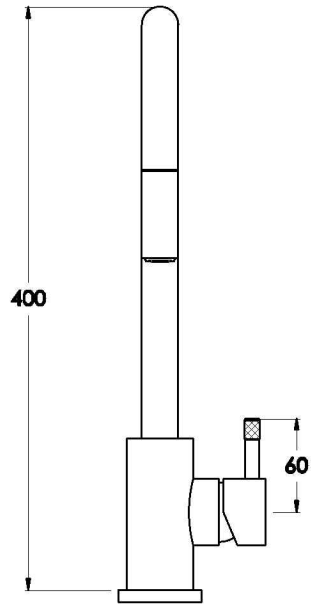

Brodware

YOKATO KITCHEN MIXER WITH DUAL FUNCTION PULL-OUT SPRAY AND KNURLED LEVER

1.9308.04.7.XX

PRODUCT DIMENSIONS:

Front view

Side view:

Topview: