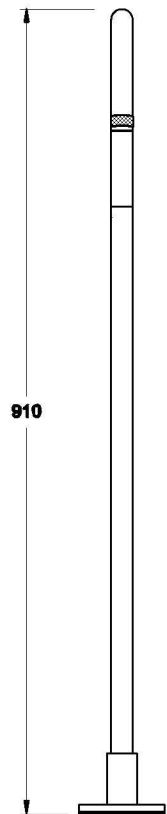

YOKATO FLOOR MOUNTED BATH SPOUT

1.9307.03.7.XX

PRODUCT DIMENSIONS:

Front view

Side view:

Topview: