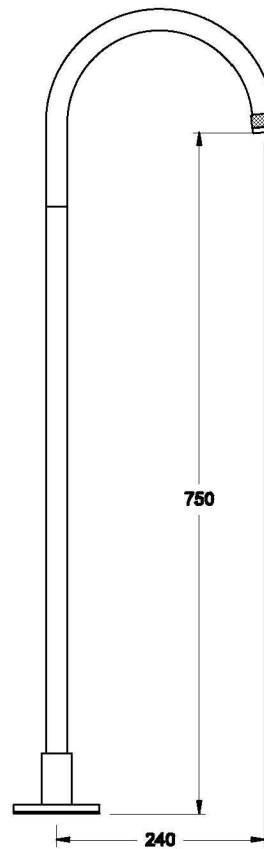

YOKATO FLOOR MOUNTED BATH SPOUT

1.9307.03.7.XX

PRODUCT DIMENSIONS:

Front view

Side view:

Topview: