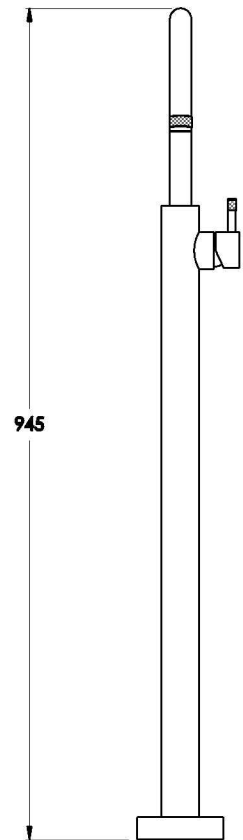

YOKATO FLOOR MOUNTED BATH MIXER WITH KNURLED LEVER

1.9308.05.7.XX

PRODUCT DIMENSIONS:

Front view

Side view:

Topview: