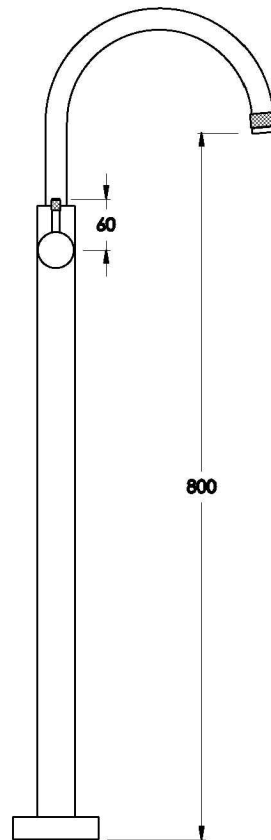

YOKATO FLOOR MOUNTED BATH MIXER WITH KNURLED LEVER

1.9308.05.7.XX

PRODUCT DIMENSIONS:

Front view

Side view:

Topview: