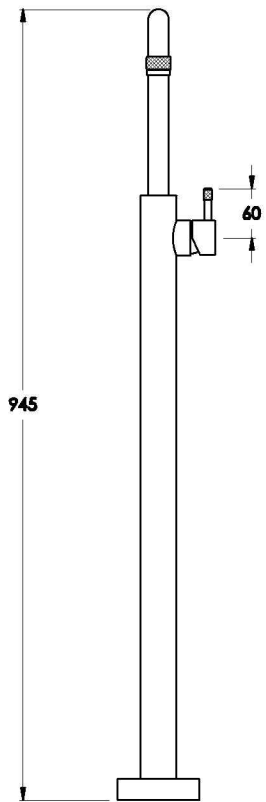

YOKATO FLOOR MOUNTED BATH MIXER WITH KNURLED LEVER

1.9308.85.7.XX

PRODUCT DIMENSIONS:

Front view

Side view:

Topview: