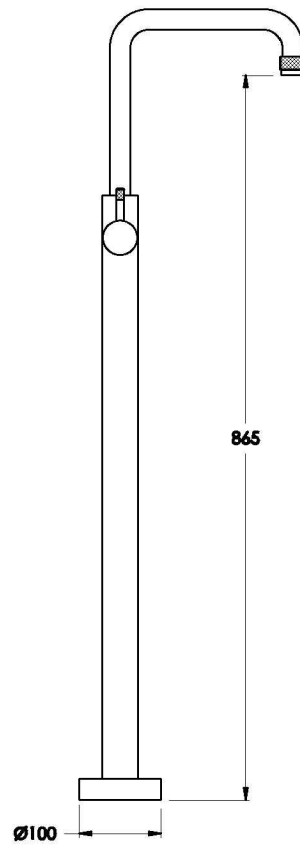

YOKATO FLOOR MOUNTED BATH MIXER WITH KNURLED LEVER

1.9308.85.7.XX

PRODUCT DIMENSIONS:

Front view

Side view:

Topview: