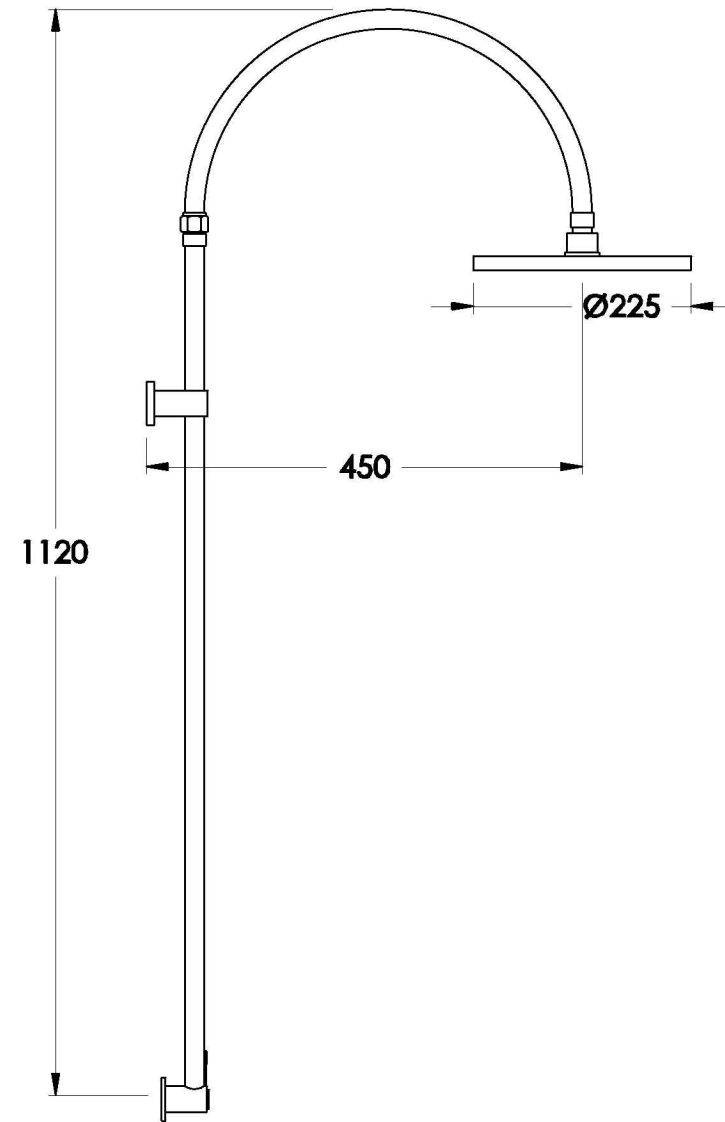

## YOKATO SHOWER SET WITH KNURLED LEVERS

1.9324.02.7.XX

### PRODUCT DIMENSIONS:

Front view

Side view:

Topview: