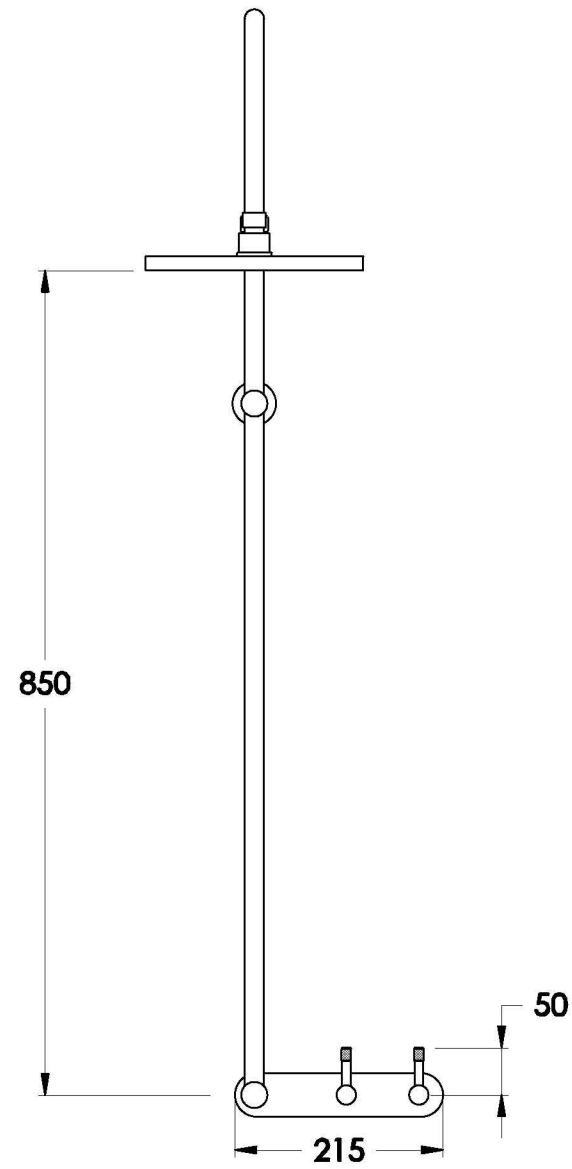

## YOKATO SHOWER SET WITH KNURLED LEVERS

1.9324.02.7.XX

### PRODUCT DIMENSIONS:

Front view

Side view:

Topview: