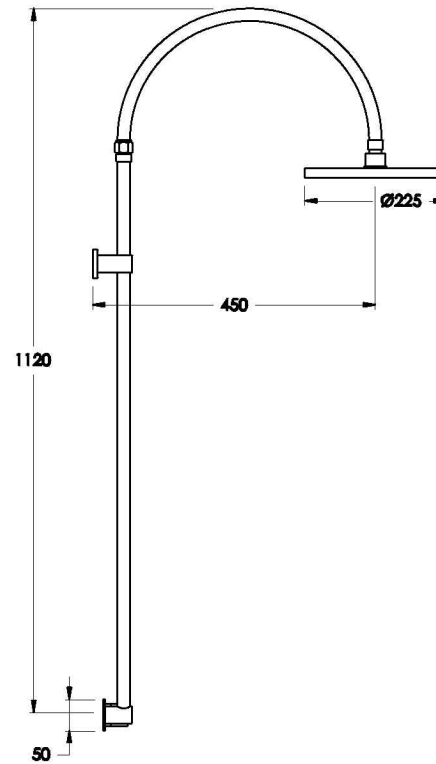

Brodware

YOKATO SHOWER MIXER WITH KNURLED LEVER

1.9324.05.7.XX

PRODUCT DIMENSIONS:

Front view

Side view:

Topview: