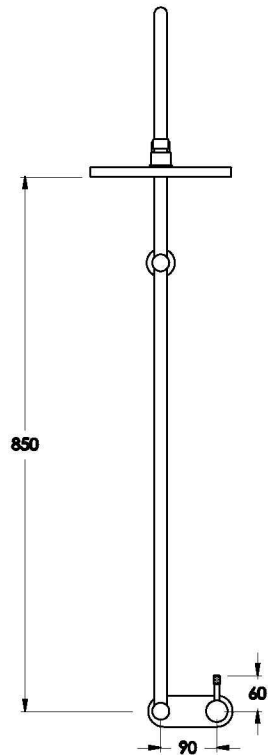

Brodware

YOKATO SHOWER MIXER WITH KNURLED LEVER

1.9324.05.7.XX

PRODUCT DIMENSIONS:

Front view

Side view:

Topview: