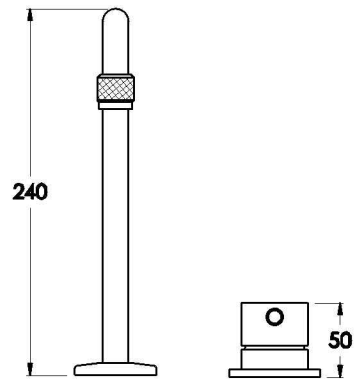

Brodware

YOKATO BATH SET WITH KNURLED LEVER

1.9307.86.7.XX

PRODUCT DIMENSIONS:

Front view

Side view:

Topview: