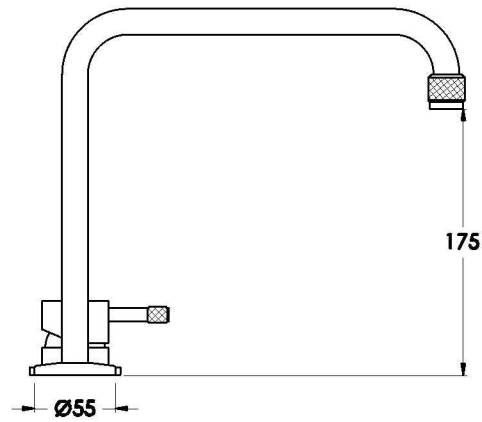

Brodware

YOKATO BATH SET WITH KNURLED LEVER

1.9307.86.7.XX

PRODUCT DIMENSIONS:

Front view

Side view:

Topview: